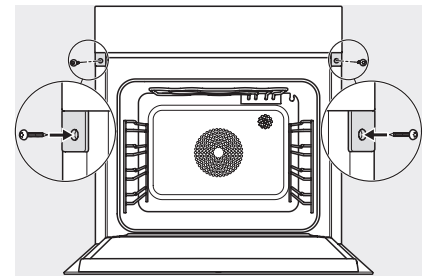

DGC 7860 HCX Pro

Kombinirana parna pečica brez ročaja

kuhanje v pari, peka in pečenje, brezvrvični termometer za živila in HydroClean.

ESW7x20, DGC7x6xHCPro, DGC7x6xHCXPro installation drawings

ESW7x10, EVS7010, DGC7x6xHCPro, DGC7x6xHCXPro installation drawings

built-in DGC XXL, installation drawing

DGC7x60 connections and ventilation 60cm, installation drawing

built-in DGC XXL build-under, installation drawing

screw joint DGC XXL, installation drawing

DGC7x4x swivel range of the aperture, installation drawings