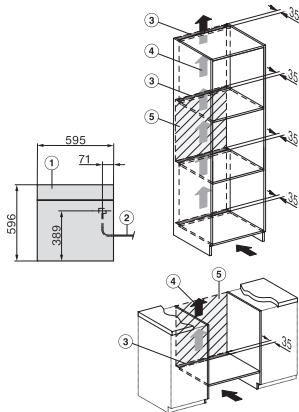

DGC 7860 HCX Pro

Kombinirana parna pečica brez ročaja

kuhanje v pari, peka in pečenje, brezvrvični termometer za živila in HydroClean.

ESW7x20, DGC7x6xHCPro, DGC7x6xHCXPro installation drawings

ESW7x10, EVS7010, DGC7x6xHCPro, DGC7x6xHCXPro installation drawings

built-in DGC XXL, installation drawing

DGC7x60 connections and ventilation 60cm, installation drawing

built-in DGC XXL build-under, installation drawing

screw joint DGC XXL, installation drawing

DGC7x4x swivel range of the aperture, installation drawings

side view DGC XXL, installation drawings