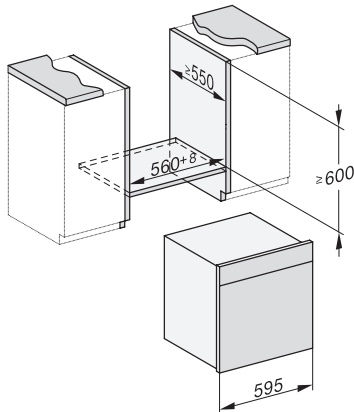

DGC 7860 HCX Pro

Kombinirana parna pečica brez ročaja

kuhanje v pari, peka in pečenje, brezvrvični termometer za živila in HydroClean.

ESW7x20, DGC7x6xHCPro, DGC7x6xHCXPro installation drawings

ESW7x10, EVS7010, DGC7x6xHCPro, DGC7x6xHCXPro installation drawings

built-in DGC XXL, installation drawing

DGC7x60 connections and ventilation 60cm, installation drawing

built-in DGC XXL build-under, installation drawing

screw joint DGC XXL, installation drawing

DGC7x4x swivel range of the aperture, installation drawings

side view DGC XXL, installation drawings