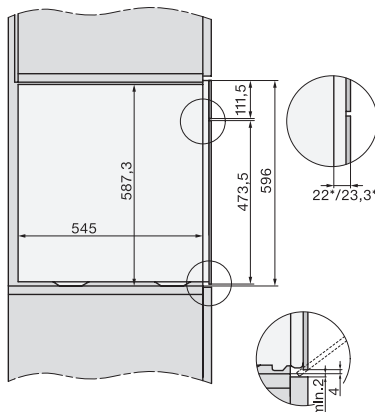

built-in DGC XXL, installation drawing

DGC7x60 connections and ventilation 60cm, installation drawing

built-in DGC XXL build-under, installation drawing

screw joint DGC XXL, installation drawing

DGC7x4x swivel range of the aperture, installation drawings

side view DGC XXL, installation drawings