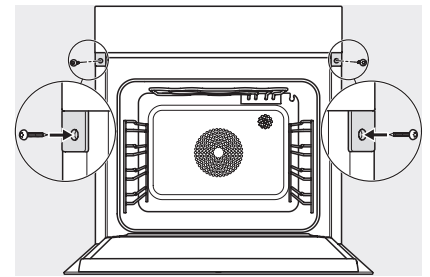

DGC 7860 HCX Pro

Kombinirana parna pečica brez ročaja

kuhanje v pari, peka in pečenje, brezvrvični termometer za živila in HydroClean.

ESW7x20, DGC7x6xHCPro, DGC7x6xHCXPro installation drawings

ESW7x10, EVS7010, DGC7x6xHCPro, DGC7x6xHCXPro installation drawings

built-in DGC XXL, installation drawing

DGC7x60 connections and ventilation 60cm, installation drawing

built-in DGC XXL build-under, installation drawing

screw joint DGC XXL, installation drawing

DGC7x4x swivel range of the aperture, installation drawings