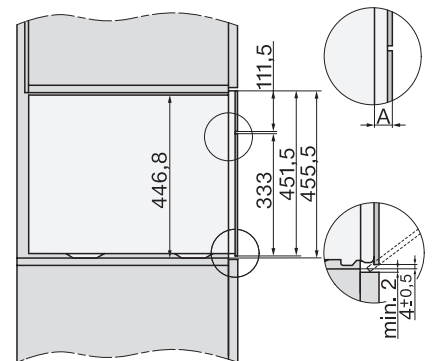

Installation_DG_DGM_DGC_XL_ESW7x10_EVS7010, installation drawings

built-in DG DGM DGC XL build-under, installation drawing

DGC7x4x built-in tall cabinet, installation drawing

DGC7x45 connections and ventilation 45cm, installation drawing

DGC7x4x swivel range of the aperture, installation drawings

screw joint DGC XL, installation drawing

DGC7x6x X with and without handle side view, installation drawings