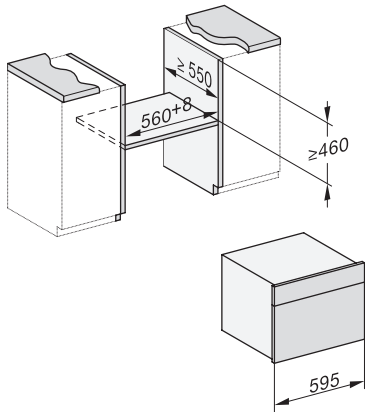

DGC 7845 HC Pro

Kompaktna kombinirana parna pečica z vodnim priključkom in odtokom
kuhanje v pari, peka in pečenje, brezvrvični termometer za živila in HydroClean.

H7000 handle, installation drawing

Installation DG, DGM, DGC XL, ESW7x20 installation drawings

Installation_DG_DGM_DGC_XL_ESW7x10_EVS7010, installation drawings

built-in DG DGM DGC XL build-under, installation drawing

DGC7x4x built-in tall cabinet, installation drawing

DGC7x45 connections and ventilation 45cm, installation drawing

DGC7x4x swivel range of the aperture, installation drawings

screw joint DGC XL, installation drawing

DGC7x6x X with and without handle side view, installation drawings