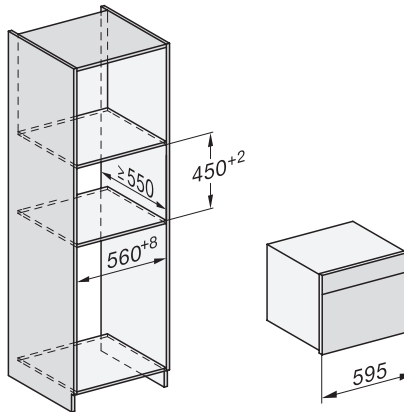

Installation_DG_DGM_DGC_XL_ESW7x10_EVS7010, installation drawings

built-in DG DGM DGC XL build-under, installation drawing

DGC7x4x built-in tall cabinet, installation drawing

DGC7x45 connections and ventilation 45cm, installation drawing

DGC7x4x swivel range of the aperture, installation drawings

screw joint DGC XL, installation drawing

DGC7x6x X with and without handle side view, installation drawings