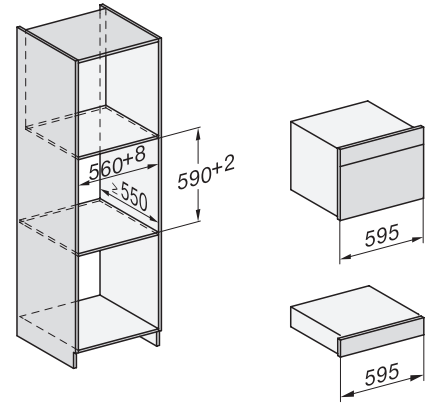

DGC 7845 HC Pro

Kompaktna kombinirana parna pečica z vodnim priključkom in odtokom
kuhanje v pari, peka in pečenje, brezvrvični termometer za živila in HydroClean.

H7000 handle, installation drawing

Installation DG, DGM, DGC XL, ESW7x20 installation drawings

Installation_DG_DGM_DGC_XL_ESW7x10_EVS7010, installation drawings

built-in DG DGM DGC XL build-under, installation drawing

DGC7x4x built-in tall cabinet, installation drawing

DGC7x45 connections and ventilation 45cm, installation drawing

DGC7x4x swivel range of the aperture, installation drawings

screw joint DGC XL, installation drawing

DGC7x6x X with and without handle side view, installation drawings