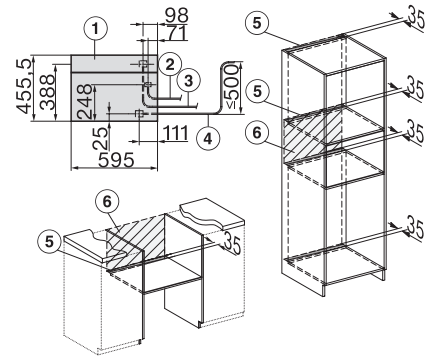

DGC 7845 HC Pro

Kompaktna kombinirana parna pečica z vodnim priključkom in odtokom
kuhanje v pari, peka in pečenje, brezvrvični termometer za živila in HydroClean.

H7000 handle, installation drawing

Installation DG, DGM, DGC XL, ESW7x20 installation drawings

Installation_DG_DGM_DGC_XL_ESW7x10_EVS7010, installation drawings

built-in DG DGM DGC XL build-under, installation drawing

DGC7x4x built-in tall cabinet, installation drawing

DGC7x45 connections and ventilation 45cm, installation drawing

DGC7x4x swivel range of the aperture, installation drawings

screw joint DGC XL, installation drawing

DGC7x6x X with and without handle side view, installation drawings