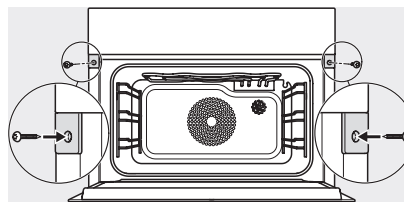

DGC 7845 HC Pro

Kompaktna kombinirana parna pečica z vodnim priključkom in odtokom
kuhanje v pari, peka in pečenje, brezvrvični termometer za živila in HydroClean.

H7000 handle, installation drawing

Installation DG, DGM, DGC XL, ESW7x20 installation drawings

Installation_DG_DGM_DGC_XL_ESW7x10_EVS7010, installation drawings

built-in DG DGM DGC XL build-under, installation drawing

DGC7x4x built-in tall cabinet, installation drawing

DGC7x45 connections and ventilation 45cm, installation drawing

DGC7x4x swivel range of the aperture, installation drawings

screw joint DGC XL, installation drawing

DGC7x6x X with and without handle side view, installation drawings