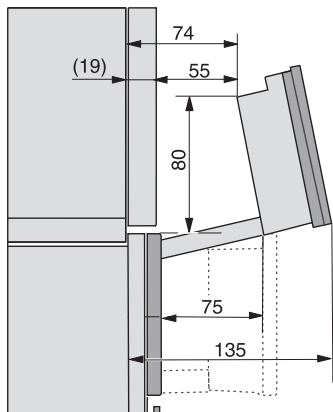

Installation_DG_DGM_DGC_XL_ESW7x10_EVS7010, installation drawings

built-in DG DGM DGC XL build-under, installation drawing

DGC7x4x built-in tall cabinet, installation drawing

DGC7x45 connections and ventilation 45cm, installation drawing

DGC7x4x swivel range of the aperture, installation drawings

screw joint DGC XL, installation drawing

DGC7x6x X with and without handle side view, installation drawings