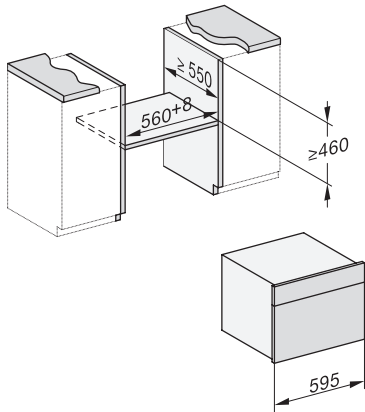

## DGC 7845 HC Pro

Kompaktna kombinirana parna pečica z vodnim priključkom in odtokom  
kuhanje v pari, peka in pečenje, brezvrvični termometer za živila in HydroClean.

H7000 handle, glass, installation drawings

Installation DG, DGM, DGC XL, ESW7x20 installation drawings

Installation\_DG\_DGM\_DGC\_XL\_ESW7x10\_EVS7010, installation drawings

built-in DG DGM DGC XL build-under, installation drawing

DGC7x4x built-in tall cabinet, installation drawing

DGC7x45 connections and ventilation 45cm, installation drawing

DGC7x4x swivel range of the aperture, installation drawings

screw joint DGC XL, installation drawing

DGC7x6x X with and without handle side view, installation drawings