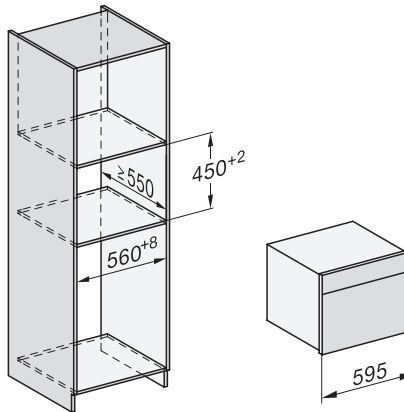

DGC7x4x built-in tall cabinet, installation drawing