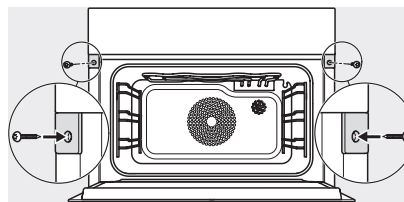

## DGC 7845 HC Pro

Kompaktna kombinirana parna pečica z vodnim priključkom in odtokom  
kuhanje v pari, peka in pečenje, brezvrvični termometer za živila in HydroClean.

H7000 handle, glass, installation drawings

Installation DG, DGM, DGC XL, ESW7x20 installation drawings

Installation\_DG\_DGM\_DGC\_XL\_ESW7x10\_EVS7010, installation drawings

built-in DG DGM DGC XL build-under, installation drawing

DGC7x4x built-in tall cabinet, installation drawing

DGC7x45 connections and ventilation 45cm, installation drawing

DGC7x4x swivel range of the aperture, installation drawings

screw joint DGC XL, installation drawing

DGC7x6x X with and without handle side view, installation drawings