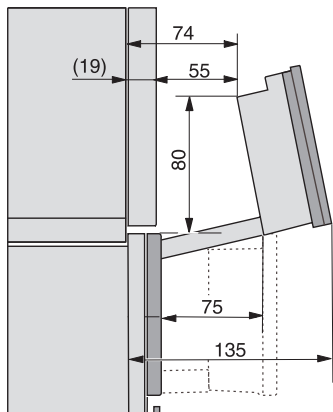

Installation DG, DGM, DGC XL, ESW7x20 installation drawings

Installation\_DG\_DGM\_DGC\_XL\_ESW7x10\_EVS7010, installation drawings

built-in DG DGM DGC XL build-under, installation drawing

DGC7x4x built-in tall cabinet, installation drawing

DGC7x45 connections and ventilation 45cm, installation drawing

DGC7x4x swivel range of the aperture, installation drawings

screw joint DGC XL, installation drawing

DGC7x6x X with and without handle side view, installation drawings