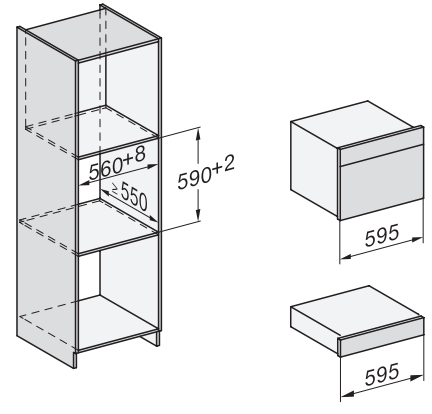

Installation DG, DGM, DGC XL, ESW7x20 installation drawings

Installation\_DG\_DGM\_DGC\_XL\_ESW7x10\_EVS7010, installation drawings

built-in DG DGM DGC XL build-under, installation drawing

DGC7x4x built-in tall cabinet, installation drawing

DGC7x45 connections and ventilation 45cm, installation drawing

DGC7x4x swivel range of the aperture, installation drawings

screw joint DGC XL, installation drawing

DGC7x6x X with and without handle side view, installation drawings