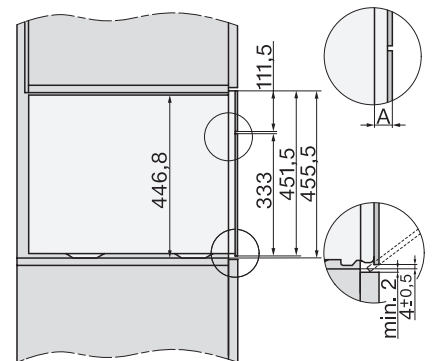

Installation DG, DGM, DGC XL, ESW7x20 installation drawings

Installation\_DG\_DGM\_DGC\_XL\_ESW7x10\_EVS7010, installation drawings

built-in DG DGM DGC XL build-under, installation drawing

DGC7x4x built-in tall cabinet, installation drawing

DGC7x45 connections and ventilation 45cm, installation drawing

DGC7x4x swivel range of the aperture, installation drawings

screw joint DGC XL, installation drawing

DGC7x6x X with and without handle side view, installation drawings