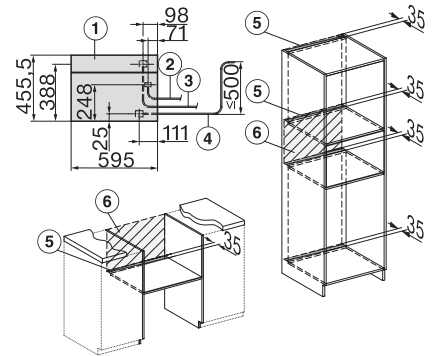

Installation DG, DGM, DGC XL, ESW7x20 installation drawings

Installation\_DG\_DGM\_DGC\_XL\_ESW7x10\_EVS7010, installation drawings

built-in DG DGM DGC XL build-under, installation drawing

DGC7x4x built-in tall cabinet, installation drawing

DGC7x45 connections and ventilation 45cm, installation drawing

DGC7x4x swivel range of the aperture, installation drawings

screw joint DGC XL, installation drawing

DGC7x6x X with and without handle side view, installation drawings