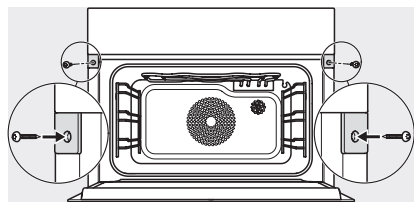

ESW7x10, DGC7x4xHCPro, DGC7x4xHCXPro, installation drawings

built-in DG DGM DGC XL build-under, installation drawing

DGC7x4x built-in tall cabinet, installation drawing

DGC7x40 connections and ventilation 45cm, installation drawing

DGC7x4x swivel range of the aperture, installation drawings

screw joint DGC XL, installation drawing

DGC7x6x X with and without handle side view, installation drawings