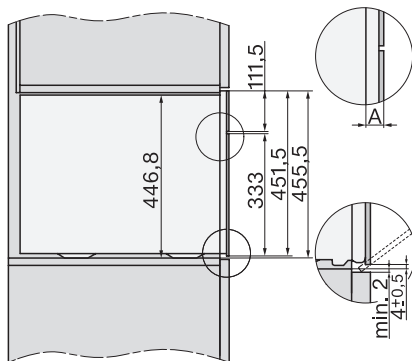

ESW7x10, DGC7x4xHCPro, DGC7x4xHCXPro, installation drawings

built-in DG DGM DGC XL build-under, installation drawing

DGC7x4x built-in tall cabinet, installation drawing

DGC7x40 connections and ventilation 45cm, installation drawing

DGC7x4x swivel range of the aperture, installation drawings

screw joint DGC XL, installation drawing

DGC7x6x X with and without handle side view, installation drawings