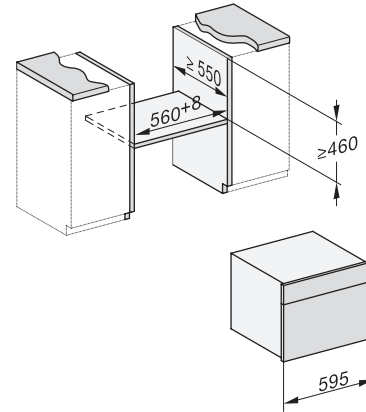

DG7x4x, DGM7x4x, DGC7x4x, DGC7x4xX, DGC7x4xHCPro, DGC7x4xHCXPro installation drawings