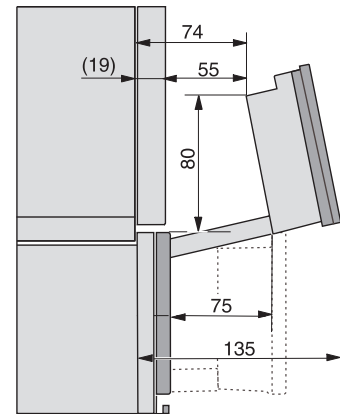

ESW7x20, DGC7x4xHCPro, DGC7x4xHCXPro installation drawings

ESW7x10, DGC7x4xHCPro, DGC7x4xHCXPro, installation drawings

built-in DG DGM DGC XL build-under, installation drawing

DGC7x4x built-in tall cabinet, installation drawing

DGC7x4x swivel range of the aperture, installation drawings

screw joint DGC XL, installation drawing

DGC7x6x X with and without handle side view, installation drawings