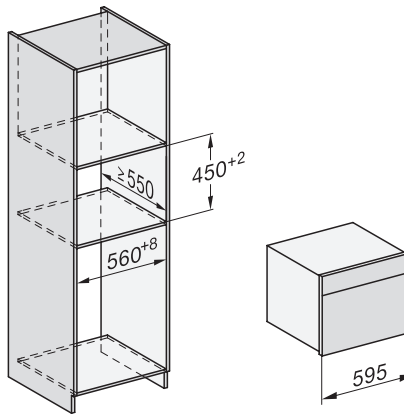

ESW7x20, DGC7x4xHCPro, DGC7x4xHCXPro installation drawings

ESW7x10, DGC7x4xHCPro, DGC7x4xHCXPro, installation drawings

built-in DG DGM DGC XL build-under, installation drawing

DGC7x4x built-in tall cabinet, installation drawing

DGC7x4x swivel range of the aperture, installation drawings

screw joint DGC XL, installation drawing

DGC7x6x X with and without handle side view, installation drawings