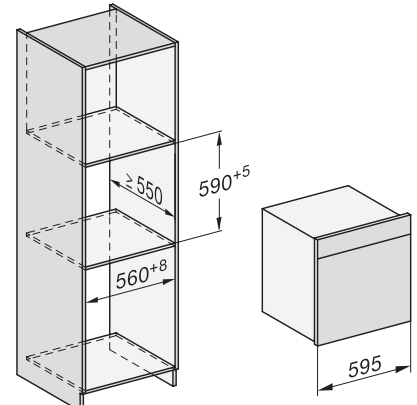

built-in DGC XXL, installation drawing

DGC7x60 connections and ventilation 60cm, installation drawing

built-in DGC XXL build-under, installation drawing

screw joint DGC XXL, installation drawing

DGC7x4x swivel range of the aperture, installation drawings

side view DGC XXL, installation drawings