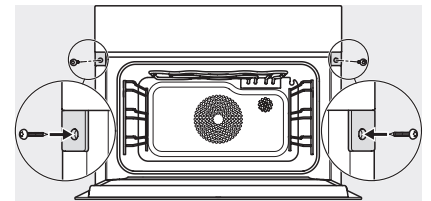

DGC7x4x, DGC7x4xX, DGC7x4xHCPro, DGC7x4xHCXPro installation drawings