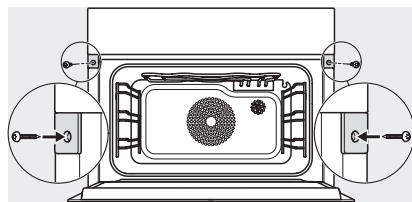

## DGC 7440 HCX Pro

Kompaktna kombinirana parna pečica brez ročaja  
za kuhanje v pari, peko in pečenje, s povezavo v omrežje in HydroClean.

ESW7x20, DGC7x4xHCPro, DGC7x4xHCXPro installation drawings

ESW7x10, DGC7x4xHCPro, DGC7x4xHCXPro, installation drawings

built-in DG DGM DGC XL build-under, installation drawing

DGC7x4x built-in tall cabinet, installation drawing

DGC7x40 connections and ventilation 45cm, installation drawing

DGC7x4x swivel range of the aperture, installation drawings

screw joint DGC XL, installation drawing

DGC7x6x X with and without handle side view, installation drawings