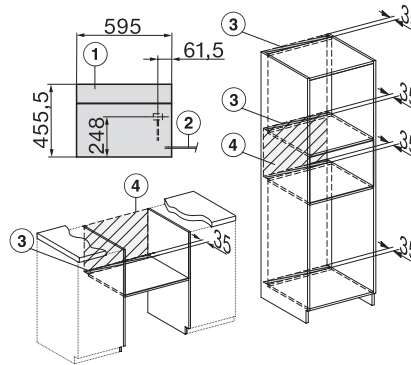

built-in DG DGM DGC XL build-under, installation drawing

DGC7x4x built-in tall cabinet, installation drawing

DGC7x40 connections and ventilation 45cm, installation drawing

DGC7x4x swivel range of the aperture, installation drawings