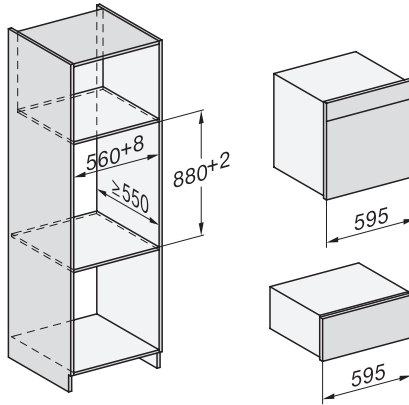

H7000 handle, installation drawing

Installation DGC XXL, ESW7x20 installation drawings

ESW7x10, EVS7010, DGC7x6xHCPro, DGC7x6xHCXPro installation drawings

built-in DGC XXL, installation drawing

built-in DGC XXL build-under, installation drawing

screw joint DGC XXL, installation drawing

DGC7x4x swivel range of the aperture, installation drawings

side view DGC XXL, installation drawings