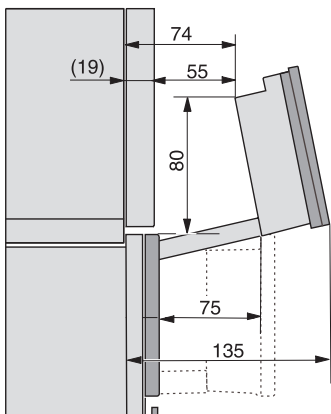

H7000 handle, installation drawing

Installation DGC XXL, ESW7x20 installation drawings

ESW7x10, EVS7010, DGC7x6xHCPro, DGC7x6xHCXPro installation drawings

built-in DGC XXL, installation drawing

built-in DGC XXL build-under, installation drawing

screw joint DGC XXL, installation drawing

DGC7x4x swivel range of the aperture, installation drawings

side view DGC XXL, installation drawings