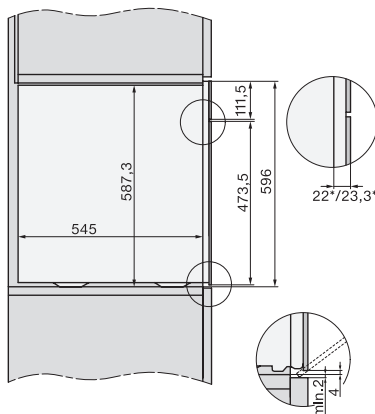

H7000 handle, installation drawing

Installation DGC XXL, ESW7x20 installation drawings

ESW7x10, EVS7010, DGC7x6xHCPro, DGC7x6xHCXPro installation drawings

built-in DGC XXL, installation drawing

built-in DGC XXL build-under, installation drawing

screw joint DGC XXL, installation drawing

DGC7x4x swivel range of the aperture, installation drawings

side view DGC XXL, installation drawings