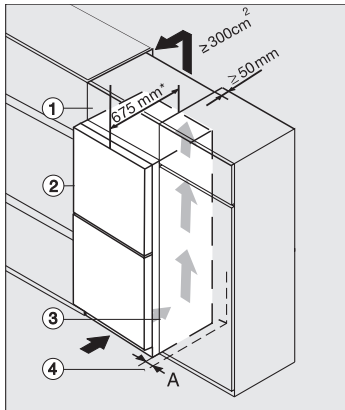

Integrating freestanding refrigeration appliance in a run of kitchen units, edt/cs, ws, bst, el (*footnote)