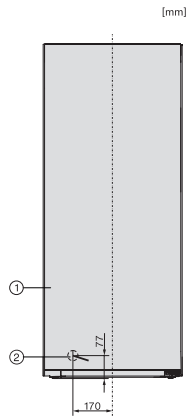

## FN 4322 E

Prostostoječa zamrzovalna omara

s funkcijama NoFrost in SideOpen ter predalom XXL box za odlično udobje.

FN4322E, FN4322D, FN4322D ws-1, FN4822D, FN4824C, installation (footnote\*) (installation drawings)