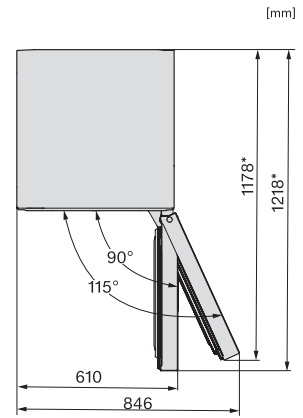

KFN4375DD, KFN4395DD, KFN4393FD, KFN4393D, KFN4377DD, KS4383ED, K4373ED, FN4312E, top view (footnote*)