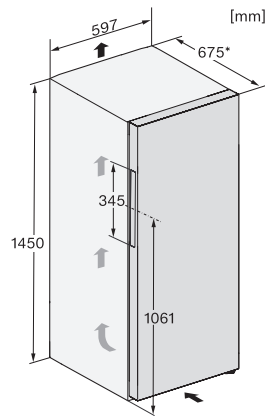

## FN 4322 E

Prostostoječa zamrzovalna omara

s funkcijama NoFrost in SideOpen ter predalom XXL box za odlično udobje.

FN4322E, FN4322D, FN4322D ws-1, FN4822D, FN4824C, installation (footnote\*) (installation drawings)