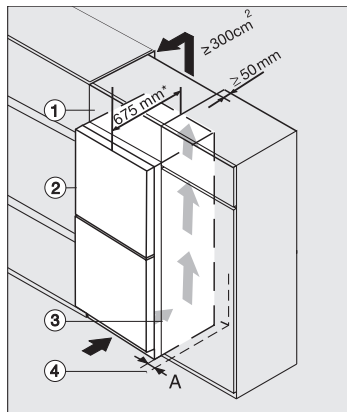

Integrating freestanding refrigeration appliance in a run of
kitchen units, edt/cs, ws, bst, el (*footnote)