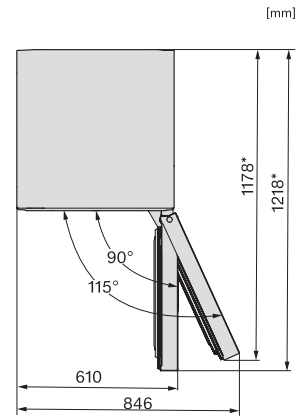

FN 4312 E

Prostostoječa zamrzovalna omara

s funkcijama NoFrost in SideOpen ter predalom XXL box za odlično udobje.

FN4312E, FN4312D, FN4812D, installation (footnote*)
(installation drawings)

FN4312E, FN4312D, installation sketch (footnote*)
(installation drawings)