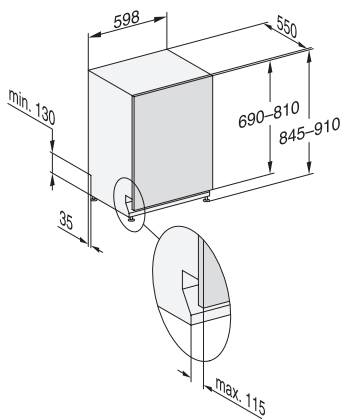

G7000, fully integrated dishwasher, XXL, 60cm (installation drawing)