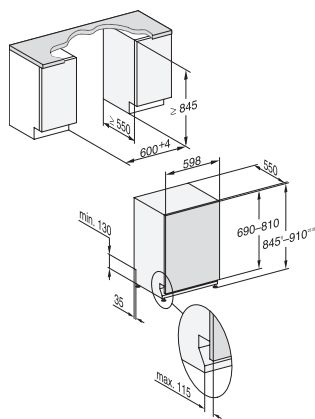

G 7975 SCVi XXL AutoDos K20
Pomivalni stroji za skrito vgradnjo
– vsestranski aparat Miele za dizajn kuhinje brez ročajev

G7000, fully integrated dishwasher, XXL, 60cm (installation drawing)