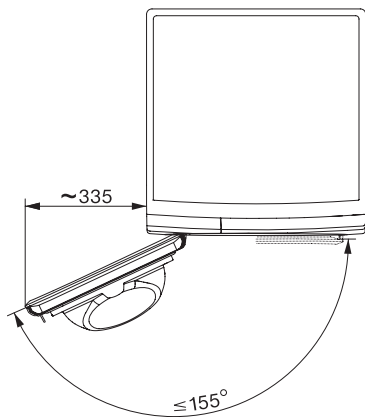

TWW780WP Passion

Sušilni stroj T1 s toplotno črpalko:

Mielejev vsestranski talent za najvišje zahteve in optimalno nežno nego perila

T1 installation drawing, fascia 5 degree, measures in mm

T1 drawing, fascia 5 degree, measures in mm

T1 drawing, fascia 5 degree, with porthole, measures in mm

T1 drawing, fascia 5 degree, measures in mm