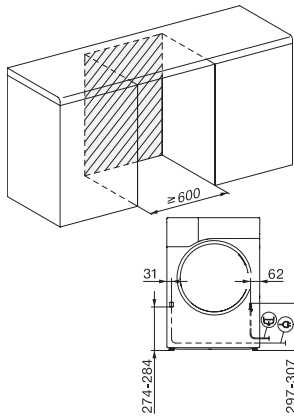

TWW780WP Passion

Sušilni stroj T1 s toplotno črpalko:

Mielejev vsestranski talent za najvišje zahteve in optimalno nežno nego perila

T1 installation drawing, fascia 5 degree, measures in mm

T1 drawing, fascia 5 degree, measures in mm

T1 drawing, fascia 5 degree, with porthole, measures in mm

T1 drawing, fascia 5 degree, measures in mm