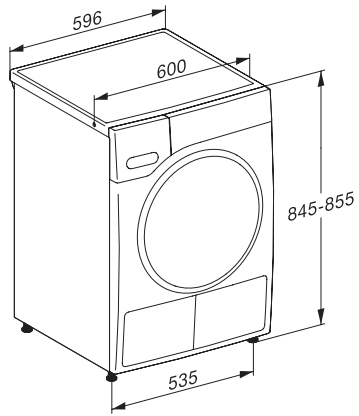

TWW780WP Passion

Sušilni stroj T1 s toplotno črpalko:

Mielejev vsestranski talent za najvišje zahteve in optimalno nežno nego perila

T1 installation drawing, fascia 5 degree, measures in mm

T1 drawing, fascia 5 degree, measures in mm

T1 drawing, fascia 5 degree, with porthole, measures in mm

T1 drawing, fascia 5 degree, measures in mm