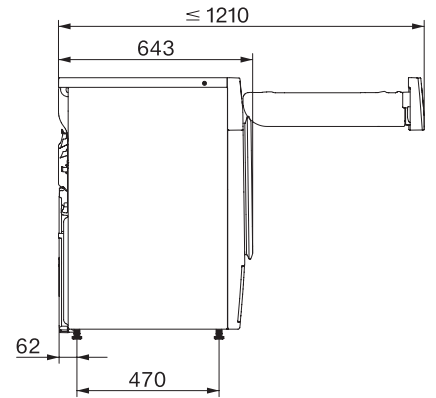

TWW780WP Passion

Sušilni stroj T1 s toplotno črpalko:

Mielejev vsestranski talent za najvišje zahteve in optimalno nežno nego perila

T1 installation drawing, fascia 5 degree, measures in mm

T1 drawing, fascia 5 degree, measures in mm

T1 drawing, fascia 5 degree, with porthole, measures in mm

T1 drawing, fascia 5 degree, measures in mm