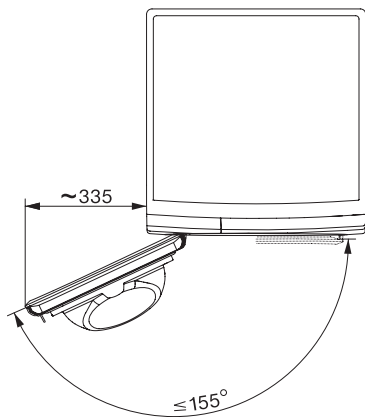

TWR780WP Eco&Steam&9kg

Sušilni stroj T1 s toplotno črpalko:

s funkcijami SteamFinish, SilenceDrum in M Touch za najvišje zahteve.

T1 installation drawing, fascia 5 degree, measures in mm

T1 drawing, fascia 5 degree, measures in mm

T1 drawing, fascia 5 degree, with porthole, measures in mm

T1 drawing, fascia 5 degree, measures in mm