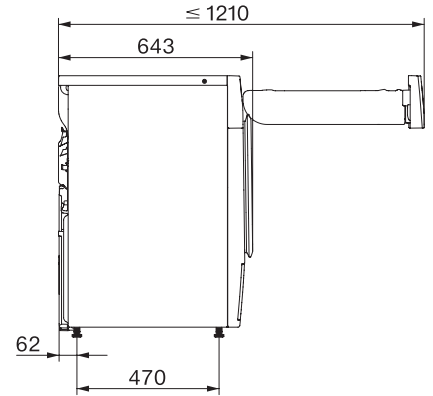

TWR780WP Eco&Steam&9kg

Sušilni stroj T1 s toplotno črpalko:

s funkcijami SteamFinish, SilenceDrum in M Touch za najvišje zahteve.

T1 installation drawing, fascia 5 degree, measures in mm

T1 drawing, fascia 5 degree, measures in mm

T1 drawing, fascia 5 degree, with porthole, measures in mm

T1 drawing, fascia 5 degree, measures in mm