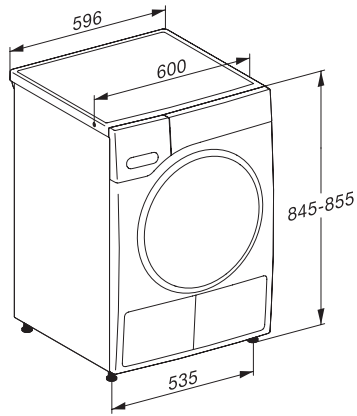

TWR780WP Eco&Steam&9kg

Sušilni stroj T1 s toplotno črpalko:

s funkcijami SteamFinish, SilenceDrum in M Touch za najvišje zahteve.

T1 installation drawing, fascia 5 degree, measures in mm

T1 drawing, fascia 5 degree, measures in mm

T1 drawing, fascia 5 degree, with porthole, measures in mm

T1 drawing, fascia 5 degree, measures in mm