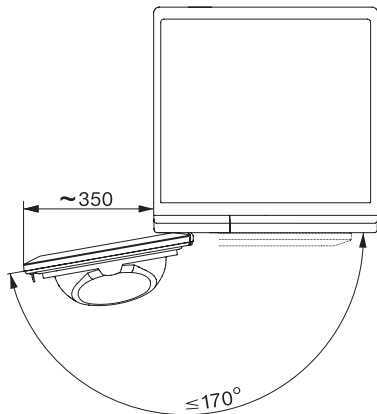

TCL780WP EcoSpeed&Steam&9kg
Sušilni stroj T1 s toplotno črpalko:
s funkcijami SteamFinish, DryCare 40 in SilenceDrum za nežno sušenje.

T1 installation drawing, slanted facia, straight facia, measures in mm

T1 drawing, slanted facia, straight facia, measures in mm

T1 drawing, slanted facia, straight facia, with porthole, measures in mm

T1 drawing, slanted facia, straight facia, measures in mm