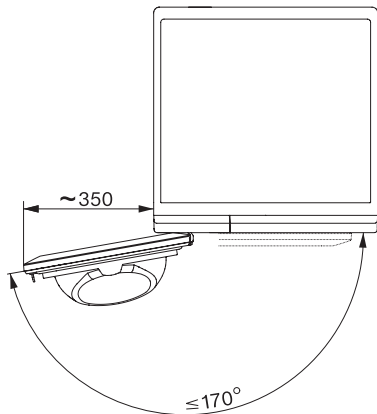

TCL780WP EcoSpeed&Steam&9kg  
Sušilni stroj T1 s toplotno črpalko:  
s funkcijami SteamFinish, DryCare 40 in SilenceDrum za nežno sušenje.

T1 installation drawing, slanted facia or straight facia, measures in mm

T1 drawing, slanted facia or straight facia, measures in mm

T1 drawing, slanted facia or straight facia, with porthole, measures in mm

T1 drawing, slanted facia or straight facia, measures in mm