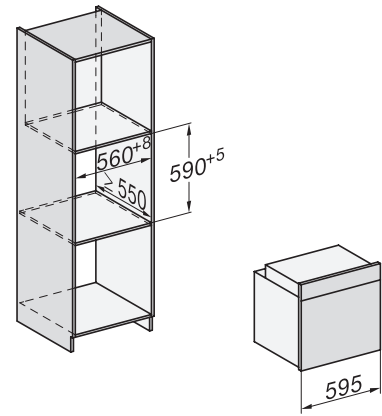

DGC 7450

Kombinirana parna pečica

za kuhanje v pari, peko in pečenje s povez. v omrežje, TasteControl in LED-lučko

H226x-1B/BP/E/EP/I/IP, H2760B/BP, H28x0B/BP, H7x6xB/BP/BPX installation drawings

H2760B/BP, H28x0B/BP, H7x6xB/BP/BPX, DGC7351, DGC7151, installation drawings