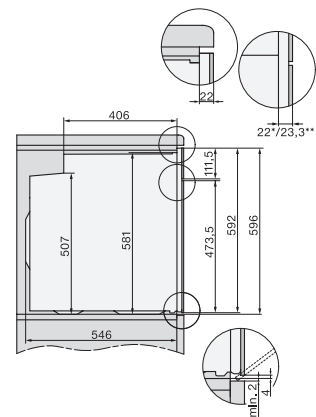

DGC 7450

Kombinirana parna pečica

za kuhanje v pari, peko in pečenje s povez. v omrežje, TasteControl in LED-lučko

installation H7000 XL, installation drawing

side view H7000 XL, installation drawings

built-in H7000 XL, installation drawing

H226x-1B/BP/E/EP/I/IP, H2x6xB/BP, H7x6xB/BP/BPX, installation drawings

DG7x40, DGC7x4x, DGC7x6x, DG7635, DGM7x4x, DO7, H2860B/BP, H7240BM, H7x40BM, H7x4xB/BP, H7x6xB/BP, installation drawings

side view H7000 XL build-under, installation drawing