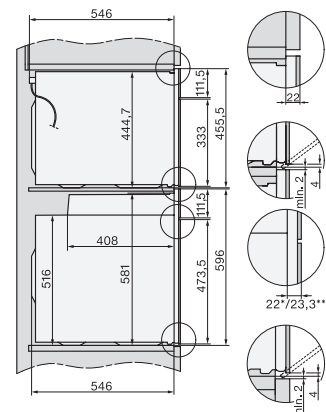

H 7262 BP

Vgradna pečica

s prikazovalnikom, termometrom za živila in pirolizo

installation H7000 XL, installation drawing

installation H7000 XL, installation drawing, GB, AU

side view H7000 XL, installation drawings

built-in H7000 XL, installation drawing

H226x-1B/BP/E/EP/I/IP, H2x6xB/BP, H7x6xB/BP/BPX, installation drawings

DG7x40, DGC7x4x, DGC7x6x, DGM7x4x, DO7, H2860B/BP, H7240BM, H7x40BM, H7x4xB/BP, H7x6xB/BP, installation drawings

H226x-1B/BP/E/EP/I/IP, H2760B/BP, H28x0B/BP, H7x40BM/BMX, H7x6xB/BP/BPX, installation drawings

side view H7000 XL build-under, installation drawing

H2xxx-1 B/BP/E/I/IP, H7xxx B/BP/BM/BMX, installation drawings