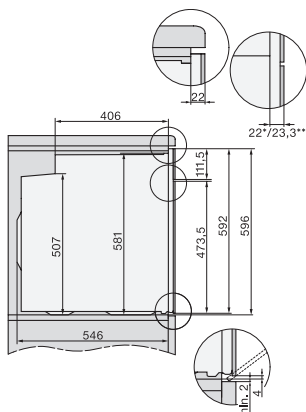

H 7262 BP

Vgradna pečica

s prikazovalnikom, termometrom za živila in pirolizo

installation H7000 XL, installation drawing

installation H7000 XL, installation drawing, GB, AU

side view H7000 XL, installation drawings

built-in H7000 XL, installation drawing

H226x-1B/BP/E/EP/I/IP, H2x6xB/BP, H7x6xB/BP/BPX, installation drawings

DG7x40, DGC7x4x, DGC7x6x, DGM7x4x, DO7, H2860B/BP, H7240BM, H7x40BM, H7x4xB/BP, H7x6xB/BP, installation drawings

H226x-1B/BP/E/EP/I/IP, H2760B/BP, H28x0B/BP, H7x40BM/BMX, H7x6xB/BP/BPX, installation drawings

side view H7000 XL build-under, installation drawing

H2xxx-1 B/BP/E/I/IP, H7xxx B/BP/BM/BMX, installation drawings