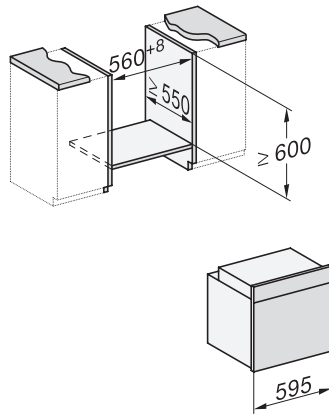

H226x-1B/BP/E/EP/I/IP, H2x6xB/BP, H7x6xB/BP/BPX, installation drawings