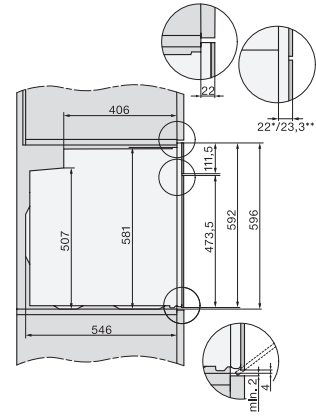

H 7262 B

Vgradna pečica

s prikazovalnikom, termometrom za živila in prevleko PerfectClean

installation H7000 XL, installation drawing

installation H7000 XL, installation drawing, GB, AU

side view H7000 XL, installation drawings

built-in H7000 XL, installation drawing

H226x-1B/BP/E/EP/I/IP, H2x6xB/BP, H7x6xB/BP/BPX, installation drawings

DG7x40, DGC7x4x, DGC7x6x, DG7635, DGM7x4x, DO7, H2860B/BP, H7240BM, H7x40BM, H7x4xB/BP, H7x6xB/BP, installation drawings

H226x-1B/BP/E/EP/I/IP, H2760B/BP, H28x0B/BP, H7x40BM/BMX, H7x6xB/BP/BPX, installation drawings

side view H7000 XL build-under, installation drawing

H2xxx-1 B/BP/E/I/IP, H7xxx B/BP/BM/BMX, installation drawings