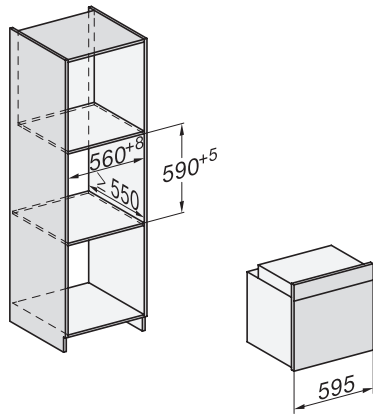

H 7262 B

Vgradna pečica

s prikazovalnikom, termometrom za živila in prevleko PerfectClean

installation H7000 XL, installation drawing

installation H7000 XL, installation drawing, GB, AU

side view H7000 XL, installation drawings