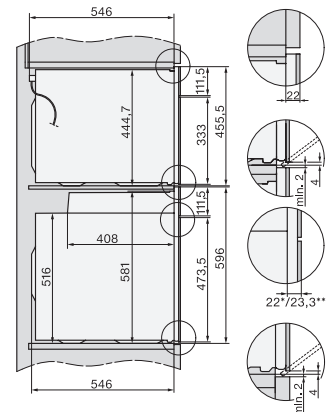

H 7262 BP

Vgradna pečica

s prikazovalnikom, termometrom za živila in pirolizo

installation H7000 XL, installation drawing

installation H7000 XL, installation drawing, GB, AU

side view H7000 XL, installation drawings

built-in H7000 XL, installation drawing

H226x-1B/BP/E/EP/I/IP, H2x6xB/BP, H7x6xB/BP/BPX, installation drawings

DG7x40, DGC7x4x, DGC7x6x, DGM7x4x, DO7, H2860B/BP, H7240BM, H7x40BM, H7x4xB/BP, H7x6xB/BP, installation drawings

H226x-1B/BP/E/EP/I/IP, H2760B/BP, H28x0B/BP, H7x40BM/BMX, H7x6xB/BP/BPX, installation drawings

side view H7000 XL build-under, installation drawing

H2xxx-1 B/BP/E/I/IP, H7xxx B/BP/BM/BMX, installation drawings