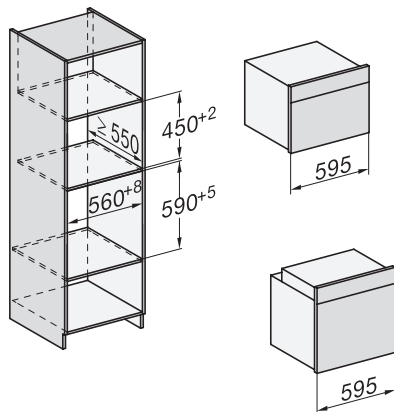

H226x-1B/BP/E/EP/I/IP, H2760B/BP, H28x0B/BP, H7x40BM/BMX, H7x6xB/BP/BPX, installation drawings