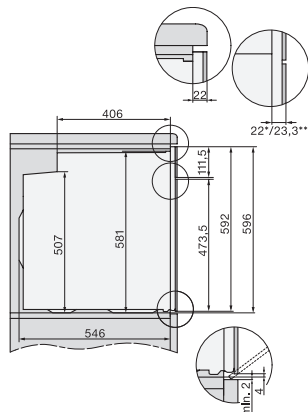

H 7262 BP

Vgradna pečica

s prikazovalnikom, termometrom za živila in pirolizo

installation H7000 XL, installation drawing

installation H7000 XL, installation drawing, GB, AU

side view H7000 XL, installation drawings

built-in H7000 XL, installation drawing

H226x-1B/BP/E/EP/I/IP, H2x6xB/BP, H7x6xB/BP/BPX, installation drawings

DG7x40, DGC7x4x, DGC7x6x, DGM7x4x, DO7, H2860B/BP, H7240BM, H7x40BM, H7x4xB/BP, H7x6xB/BP, installation drawings

H226x-1B/BP/E/EP/I/IP, H2760B/BP, H28x0B/BP, H7x40BM/BMX, H7x6xB/BP/BPX, installation drawings

side view H7000 XL build-under, installation drawing

H2xxx-1 B/BP/E/I/IP, H7xxx B/BP/BM/BMX, installation drawings