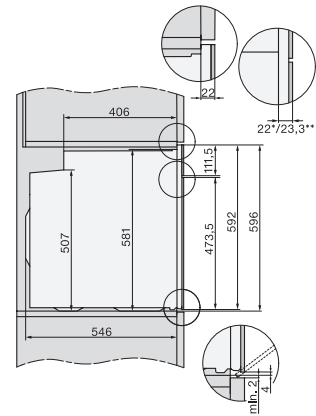

H 7262 BP

Vgradna pečica

s prikazovalnikom, termometrom za živila in pirolizo

installation H7000 XL, installation drawing

installation H7000 XL, installation drawing, GB, AU

side view H7000 XL, installation drawings

built-in H7000 XL, installation drawing

Installation H7000 XL underframe, installation drawings

H7000 handle, installation drawing

Installation H7000 BM XL, installation drawings

side view H7000 XL build-under, installation drawing