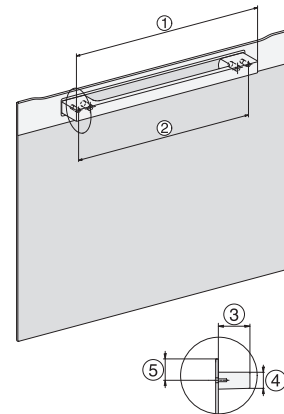

H 7262 BP

Vgradna pečica

s prikazovalnikom, termometrom za živila in pirolizo

installation H7000 XL, installation drawing

installation H7000 XL, installation drawing, GB, AU

side view H7000 XL, installation drawings

built-in H7000 XL, installation drawing

Installation H7000 XL underframe, installation drawings

H7000 handle, installation drawing

Installation H7000 BM XL, installation drawings

side view H7000 XL build-under, installation drawing