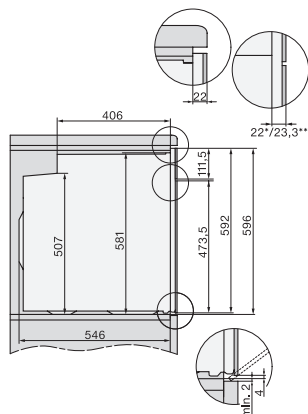

H 7262 BP

Vgradna pečica

s prikazovalnikom, termometrom za živila in pirolizo

installation H7000 XL, installation drawing

installation H7000 XL, installation drawing, GB, AU

side view H7000 XL, installation drawings

built-in H7000 XL, installation drawing

Installation H7000 XL underframe, installation drawings

H7000 handle, installation drawing

Installation H7000 BM XL, installation drawings

side view H7000 XL build-under, installation drawing