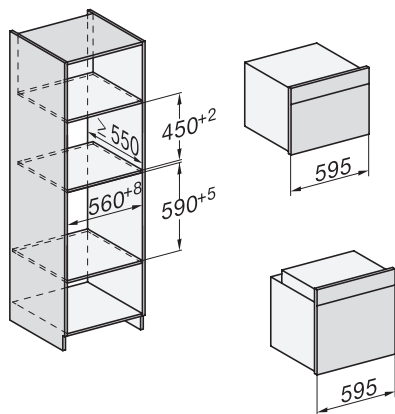

Installation H7000 BM XL, installation drawings