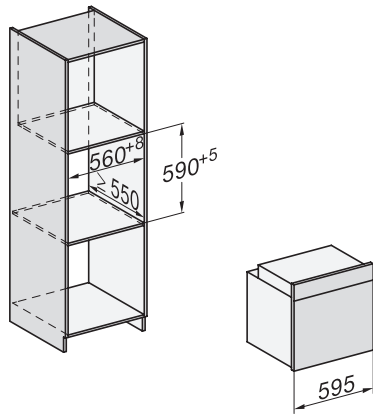

H 7262 BP

Vgradna pečica

s prikazovalnikom, termometrom za živila in pirolizo

installation H7000 XL, installation drawing

installation H7000 XL, installation drawing, GB, AU

side view H7000 XL, installation drawings

built-in H7000 XL, installation drawing

Installation H7000 XL underframe, installation drawings

H7000 handle, installation drawing

Installation H7000 BM XL, installation drawings

side view H7000 XL build-under, installation drawing