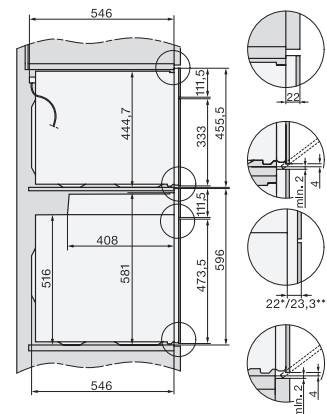

H 7262 BP

Vgradna pečica

s prikazovalnikom, termometrom za živila in pirolizo

installation H7000 XL, installation drawing

installation H7000 XL, installation drawing, GB, AU

side view H7000 XL, installation drawings

built-in H7000 XL, installation drawing

Installation H7000 XL underframe, installation drawings

H7000 handle, installation drawing

Installation H7000 BM XL, installation drawings

side view H7000 XL build-under, installation drawing