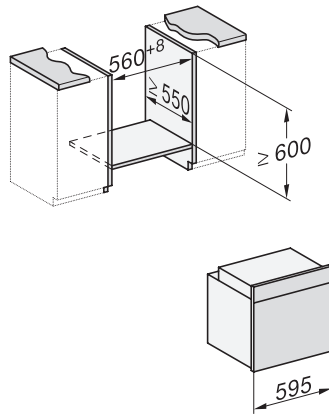

H 7262 BP

Vgradna pečica

s prikazovalnikom, termometrom za živila in pirolizo

installation H7000 XL, installation drawing

installation H7000 XL, installation drawing, GB, AU

side view H7000 XL, installation drawings

built-in H7000 XL, installation drawing

Installation H7000 XL underframe, installation drawings

H7000 handle, installation drawing

Installation H7000 BM XL, installation drawings

side view H7000 XL build-under, installation drawing