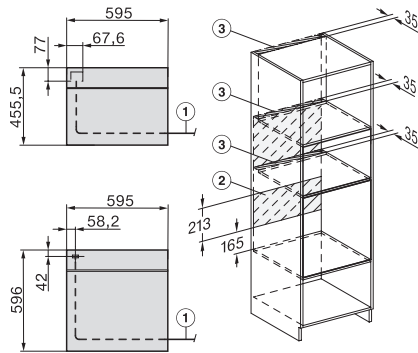

H 7262 BP
Vgradna pečica
s prikazovalnikom, termometrom za živila in pirolizo

Installation Kombi BM XL, installation drawings