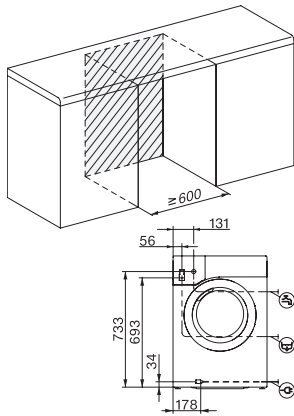

WTW870WPM PWash&TDos 9/6kg

Pralno-sušilni stroj WT1:

hiter in udoben vsestranski talent za velike količine perila.

WT1 9/6 kg, installation drawing, slanted facia or straight facia, measures in mm

WT1 9/6 kg, drawing, slanted facia or straight facia, measures in mm

WT1 9/6 kg, drawing, slanted facia or straight facia, measures in mm

WT1 9/6 kg, drawing, slanted facia or straight facia, measures in mm