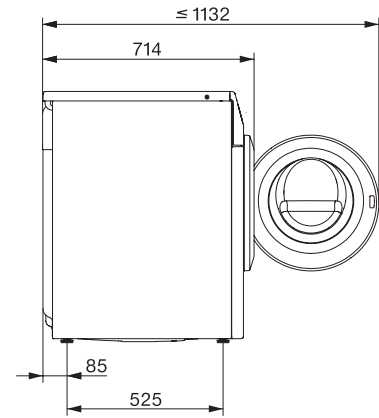

WTW870WPM PWash&TDos 9/6kg

Pralno-sušilni stroj WT1:

hiter in udoben vsestranski talent za velike količine perila.

WT1 9/6 kg, installation drawing, slanted facia or straight facia, measures in mm

WT1 9/6 kg, drawing, slanted facia or straight facia, measures in mm

WT1 9/6 kg, drawing, slanted facia or straight facia, measures in mm

WT1 9/6 kg, drawing, slanted facia or straight facia, measures in mm