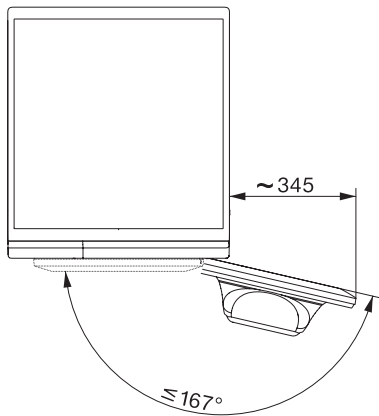

WTW870WPM PWash&TDos 9/6kg

Pralno-sušilni stroj WT1:

hiter in udoben vsestranski talent za velike količine perila.

WT1 9/6 kg, installation drawing, slanted facia or straight facia, measures in mm

WT1 9/6 kg, drawing, slanted facia or straight facia, measures in mm

WT1 9/6 kg, drawing, slanted facia or straight facia, measures in mm

WT1 9/6 kg, drawing, slanted facia or straight facia, measures in mm