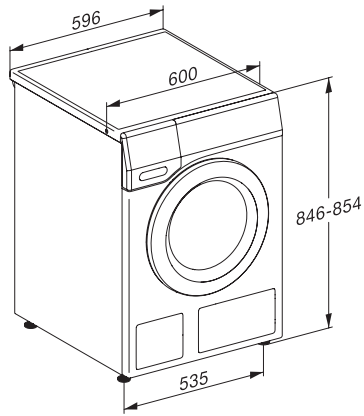

WTW870WPM PWash&TDos 9/6kg

Pralno-sušilni stroj WT1:

hiter in udoben vsestranski talent za velike količine perila.

WT1 9/6 kg, installation drawing, slanted facia or straight facia, measures in mm

WT1 9/6 kg, drawing, slanted facia or straight facia, measures in mm