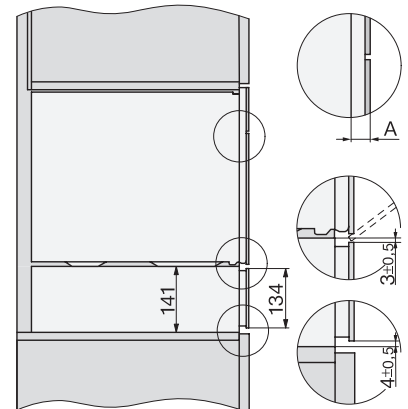

DGM 7440

Parna pečica z mikrovalovi

za zdravo kuhanje in hitro pogrevanje s povezavo v omrežje

H7000 handle, glass, installation drawings

Installation DG, DGM, DGC XL, ESW7x20 installation drawings

side view, DG, DGM, ESW7x20 installation drawings

Installation, ESW7x20, DGM7x4x installation drawings

Installation_DG_DGM_DGC_XL_ESW7x10_EVS7010, installation drawings

ESW7x10, EVS7010, DG7x4x, DGM7x4x installation drawings

DG7xxx, DGM7xxx, installation drawings