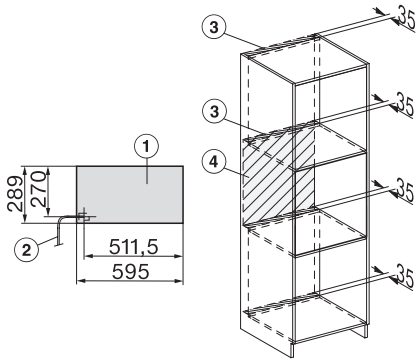

DGM 7440

Parna pečica z mikrovalovi

za zdravo kuhanje in hitro pogrevanje s povezavo v omrežje

H7000 handle, glass, installation drawings

Installation DG, DGM, DGC XL, ESW7x20 installation drawings

side view, DG, DGM, ESW7x20 installation drawings

Installation, ESW7x20, DGM7x4x installation drawings

Installation_DG_DGM_DGC_XL_ESW7x10_EVS7010, installation drawings

ESW7x10, EVS7010, DG7x4x, DGM7x4x installation drawings

DG7xxx, DGM7xxx, installation drawings