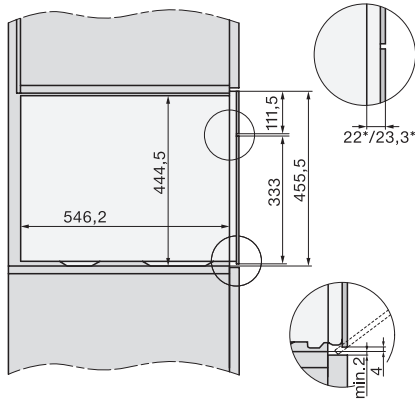

side view DG DGM, installation drawings