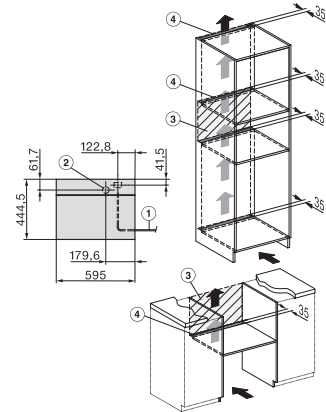

ESW7x20, DGC7x4xHCPro, DGC7x4xHCXPro installation drawings

ESW7x20, DG7xxx, DGM7xxx installation drawings

ESW7x20, DGM7x4x installation drawings

ESW7x10, DGC7x4xHCPro, DGC7x4xHCXPro, installation drawings

ESW7x10, EVS7010, DG7x4x, DGM7x4x installation drawings

DG7xxx, DGM7xxx, installation drawings

built-in DG DGM DGC XL build-under, installation drawing

Screw joint DG DGM, installation drawing

DGM 7440

Parna pečica z mikrovalovi

za zdravo kuhanje in hitro pogrevanje s povezavo v omrežje

DG DGM, installation drawing

side view DG DGM, installation drawings

installation DGM, installation drawing