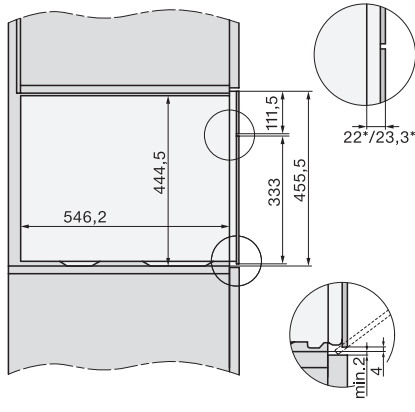

Installation, ESW7x20, DGM7x4x installation drawings

Installation_DG_DGM_DGC_XL_ESW7x10_EVS7010, installation drawings

ESW7x10, EVS7010, DG7x4x, DGM7x4x installation drawings

DG7xxx, DGM7xxx, installation drawings

built-in DG DGM DGC XL build-under, installation drawing

Screw joint DG DGM, installation drawing

DGM 7440

Parna pečica z mikrovalovi

za zdravo kuhanje in hitro pogrevanje s povezavo v omrežje

DG DGM, installation drawing

side view DG DGM, installation drawings

installation DGM, installation drawing