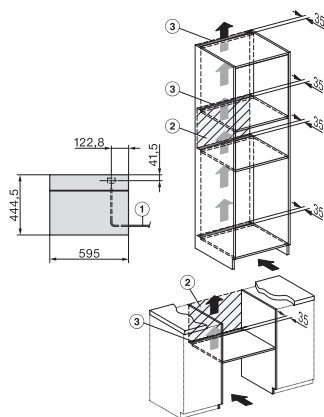

ESW7x10, DGC7x4xHCPro, DGC7x4xHCXPro, installation drawings

ESW7x10, EVS7010, DG7x4x, DGM7x4x installation drawings

DG7xxx, DGM7xxx, installation drawings

DG7x4x, DGM7x4x, DGC7x4x, DGC7x4xX, DGC7x4xHCPro, DGC7x4xHCXPro installation drawings

DG7xxx, DGM7xxx, installation drawings

DG7x4x, DGM7x4x, installation drawings

DG 7440

Vgradna parna pečica

za zdravo kuhanje z avtomatskimi programi, povezavo in kuhanjem sous-vide

DG7x4x, DGM7x4x, DG7x4x-55, DGM7x4x-55, installation drawings

DG2740, DG2840, DG7140, DG7240, DG7440 - installation drawing