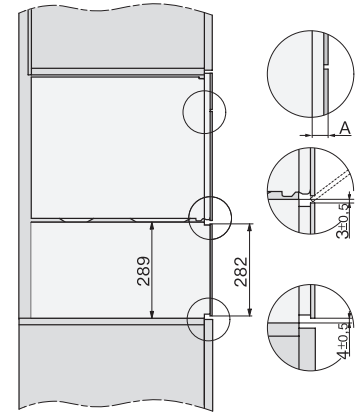

DG 7440

Vgradna parna pečica

za zdravo kuhanje z avtomatskimi programi, povezavo in kuhanjem sous-vide

H7000 handle, glass, installation drawings

Installation DG, DGM, DGC XL, ESW7x20 installation drawings

side view, DG, DGM, ESW7x20 installation drawings

Installation_DG_DGM_DGC_XL_ESW7x10_EVS7010, installation drawings

ESW7x10, EVS7010, DG7x4x, DGM7x4x installation drawings

DG7xxx, DGM7xxx, installation drawings

side view DG DGM, installation drawings

Installation DG, installation drawing