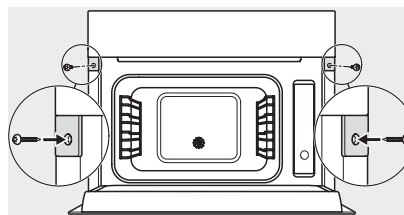

DG 7440

Vgradna parna pečica

za zdravo kuhanje z avtomatskimi programi, povezavo in kuhanjem sous-vide

H7000 handle, glass, installation drawings

Installation DG, DGM, DGC XL, ESW7x20 installation drawings

side view, DG, DGM, ESW7x20 installation drawings

Installation_DG_DGM_DGC_XL_ESW7x10_EVS7010, installation drawings

ESW7x10, EVS7010, DG7x4x, DGM7x4x installation drawings

DG7xxx, DGM7xxx, installation drawings

built-in DG DGM DGC XL build-under, installation drawing

Screw joint DG DGM, installation drawing

DG DGM, installation drawing

DG 7440

Vgradna parna pečica

za zdravo kuhanje z avtomatskimi programi, povezavo in kuhanjem sous-vide

side view DG DGM, installation drawings

Installation DG, installation drawing