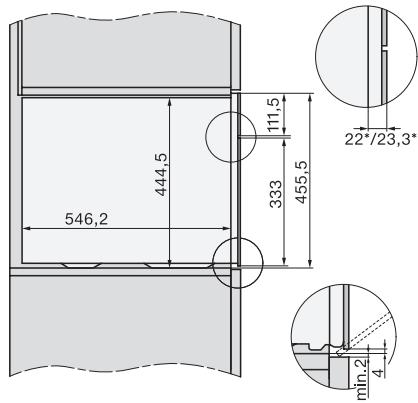

side view, DG, DGM, ESW7x20 installation drawings

Installation_DG_DGM_DGC_XL_ESW7x10_EVS7010, installation drawings

ESW7x10, EVS7010, DG7x4x, DGM7x4x installation drawings

DG7xxx, DGM7xxx, installation drawings

built-in DG DGM DGC XL build-under, installation drawing

Screw joint DG DGM, installation drawing

DG DGM, installation drawing

DG 7440

Vgradna parna pečica

za zdravo kuhanje z avtomatskimi programi, povezavo in kuhanjem sous-vide

side view DG DGM, installation drawings

Installation DG, installation drawing