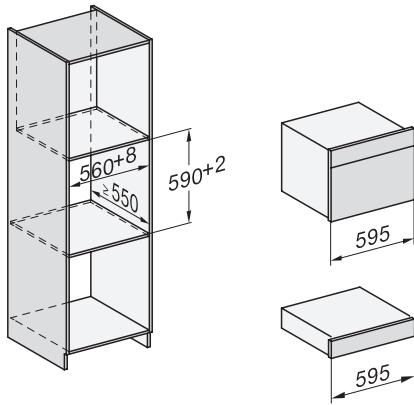

DG 7440

Vgradna parna pečica

za zdravo kuhanje z avtomatskimi programi, povezavo in kuhanjem sous-vide

H7000 handle, glass, installation drawings

Installation DG, DGM, DGC XL, ESW7x20 installation drawings

side view, DG, DGM, ESW7x20 installation drawings

Installation_DG_DGM_DGC_XL_ESW7x10_EVS7010, installation drawings

ESW7x10, EVS7010, DG7x4x, DGM7x4x installation drawings

DG7xxx, DGM7xxx, installation drawings