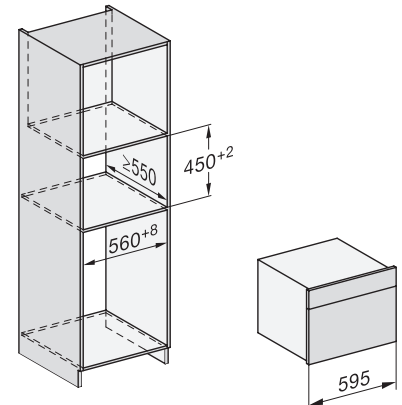

DG 7440

Vgradna parna pečica

za zdravo kuhanje z avtomatskimi programi, povezavo in kuhanjem sous-vide

H7000 handle, glass, installation drawings

Installation DG, DGM, DGC XL, ESW7x20 installation drawings

side view, DG, DGM, ESW7x20 installation drawings

Installation_DG_DGM_DGC_XL_ESW7x10_EVS7010, installation drawings

ESW7x10, EVS7010, DG7x4x, DGM7x4x installation drawings

DG7xxx, DGM7xxx, installation drawings