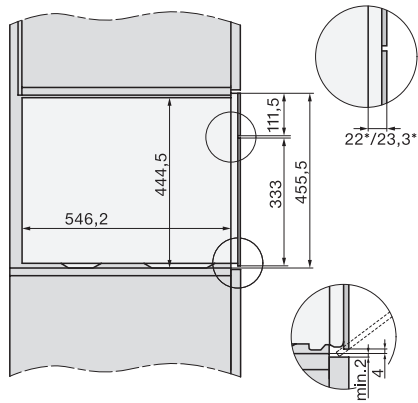

Installation_DG_DGM_DGC_XL_ESW7x10_EVS7010, installation drawings

ESW7x10, EVS7010, DG7x4x, DGM7x4x installation drawings

DG7xxx, DGM7xxx, installation drawings

built-in DG DGM DGC XL build-under, installation drawing

Screw joint DG DGM, installation drawing

DG DGM, installation drawing

DG 7240

Vgradna parna pečica

za zdravo kuhanje z avtomatskimi programi in povezavo v omrežje

side view DG DGM, installation drawings

Installation DG, installation drawing