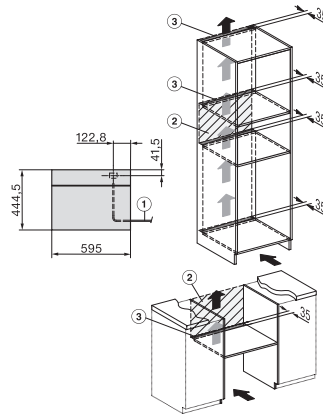

Installation_DG_DGM_DGC_XL_ESW7x10_EVS7010, installation drawings

ESW7x10, EVS7010, DG7x4x, DGM7x4x installation drawings

DG7xxx, DGM7xxx, installation drawings

built-in DG DGM DGC XL build-under, installation drawing

Screw joint DG DGM, installation drawing

DG DGM, installation drawing

DG 7240

Vgradna parna pečica

za zdravo kuhanje z avtomatskimi programi in povezavo v omrežje

side view DG DGM, installation drawings

Installation DG, installation drawing