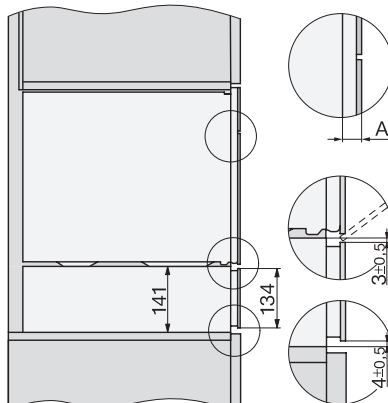

DG 7240

Vgradna parna pečica

za zdravo kuhanje z avtomatskimi programi in povezavo v omrežje

H7000 handle, installation drawing

Installation DG, DGM, DGC XL, ESW7x20 installation drawings

side view, DG, DGM, ESW7x20 installation drawings

Installation_DG_DGM_DGC_XL_ESW7x10_EVS7010, installation drawings

ESW7x10, EVS7010, DG7x4x, DGM7x4x installation drawings

DG7xxx, DGM7xxx, installation drawings

built-in DG DGM DGC XL build-under, installation drawing