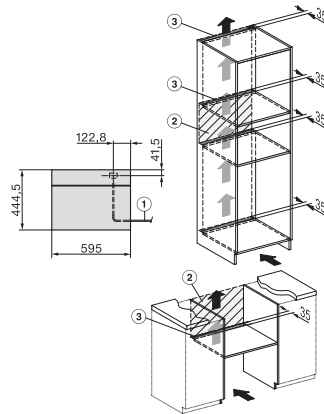

Installation\_DG\_DGM\_DGC\_XL\_ESW7x10\_EVS7010, installation drawings

ESW7x10, EVS7010, DG7x4x, DGM7x4x installation drawings

DG7xxx, DGM7xxx, installation drawings

built-in DG DGM DGC XL build-under, installation drawing

Screw joint DG DGM, installation drawing

DG DGM, installation drawing

DG 7240

Vgradna parna pečica

za zdravo kuhanje z avtomatskimi programi in povezavo v omrežje

side view DG DGM, installation drawings

Installation DG, installation drawing