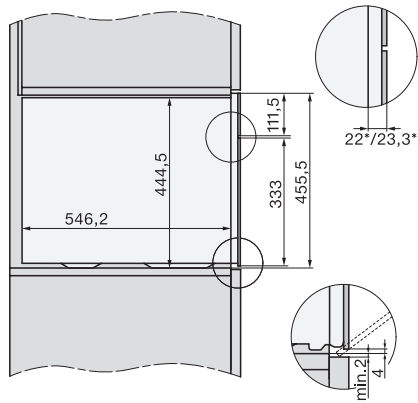

Installation\_DG\_DGM\_DGC\_XL\_ESW7x10\_EVS7010, installation drawings

ESW7x10, EVS7010, DG7x4x, DGM7x4x installation drawings

DG7xxx, DGM7xxx, installation drawings

built-in DG DGM DGC XL build-under, installation drawing

Screw joint DG DGM, installation drawing

DG DGM, installation drawing

DG 7240

Vgradna parna pečica

za zdravo kuhanje z avtomatskimi programi in povezavo v omrežje

side view DG DGM, installation drawings

Installation DG, installation drawing