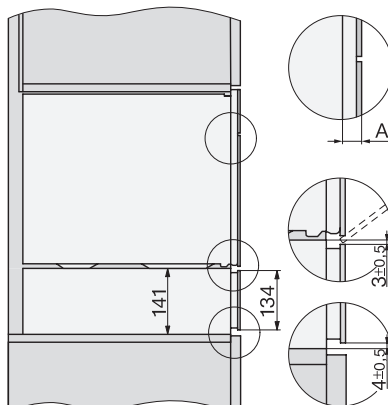

DG 7240

Vgradna parna pečica

za zdravo kuhanje z avtomatskimi programi in povezavo v omrežje

H7000 handle, glass, installation drawings

Installation DG, DGM, DGC XL, ESW7x20 installation drawings

side view, DG, DGM, ESW7x20 installation drawings

Installation\_DG\_DGM\_DGC\_XL\_ESW7x10\_EVS7010, installation drawings

ESW7x10, EVS7010, DG7x4x, DGM7x4x installation drawings

DG7xxx, DGM7xxx, installation drawings

built-in DG DGM DGC XL build-under, installation drawing