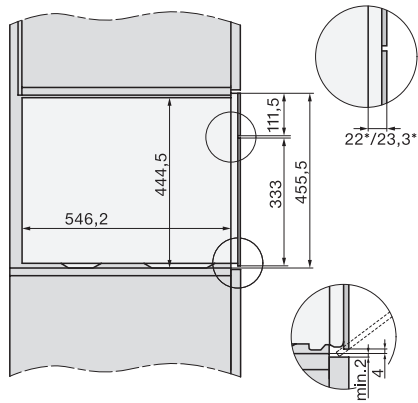

DG7xxx, DGM7xxx, installation drawings

built-in DG DGM DGC XL build-under, installation drawing

Screw joint DG DGM, installation drawing

DG DGM, installation drawing

DG 7240

Vgradna parna pečica

za zdravo kuhanje z avtomatskimi programi in povezavo v omrežje

side view DG DGM, installation drawings

Installation DG, installation drawing