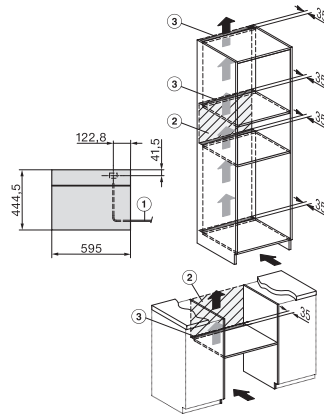

ESW7x20, DGC7x4xHCPro, DGC7x4xHCXPro installation drawings

ESW7x20, DG7xxx, DGM7xxx installation drawings

ESW7x10, DGC7x4xHCPro, DGC7x4xHCXPro, installation drawings

ESW7x10, EVS7010, DG7x4x, DGM7x4x installation drawings

DG7xxx, DGM7xxx, installation drawings

built-in DG DGM DGC XL build-under, installation drawing

Screw joint DG DGM, installation drawing

DG DGM, installation drawing

DG 7240

Vgradna parna pečica

za zdravo kuhanje z avtomatskimi programi in povezavo v omrežje

side view DG DGM, installation drawings

Installation DG, installation drawing