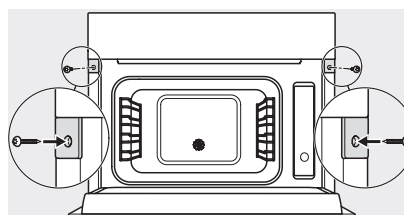

DG 7240

Vgradna parna pečica

za zdravo kuhanje z avtomatskimi programi in povezavo v omrežje

H7000 handle, glass, installation drawings

Installation DG, DGM, DGC XL, ESW7x20 installation drawings

side view, DG, DGM, ESW7x20 installation drawings

Installation\_DG\_DGM\_DGC\_XL\_ESW7x10\_EVS7010, installation drawings

ESW7x10, EVS7010, DG7x4x, DGM7x4x installation drawings

DG7xxx, DGM7xxx, installation drawings

built-in DG DGM DGC XL build-under, installation drawing

Screw joint DG DGM, installation drawing

DG DGM, installation drawing

DG 7240

Vgradna parna pečica

za zdravo kuhanje z avtomatskimi programi in povezavo v omrežje

side view DG DGM, installation drawings

Installation DG, installation drawing