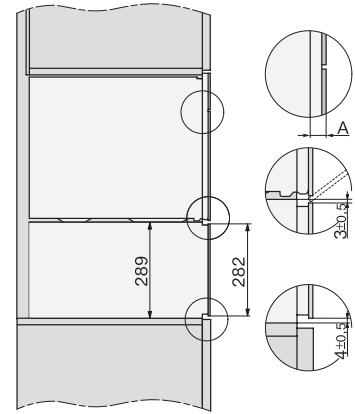

DG 7240

Vgradna parna pečica

za zdravo kuhanje z avtomatskimi programi in povezavo v omrežje

H7000 handle, glass, installation drawings

Installation DG, DGM, DGC XL, ESW7x20 installation drawings

side view, DG, DGM, ESW7x20 installation drawings

Installation\_DG\_DGM\_DGC\_XL\_ESW7x10\_EVS7010, installation drawings

ESW7x10, EVS7010, DG7x4x, DGM7x4x installation drawings

DG7xxx, DGM7xxx, installation drawings

built-in DG DGM DGC XL build-under, installation drawing