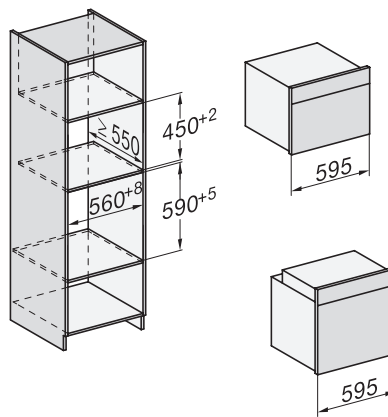

## H 7860 BPX

Pečica brez ročaja

v dizajnu za popolno kombiniranje, s termometrom za živila in BrillantLight

installation H7000 XL, installation drawing

side view H7000 XL, installation drawings

built-in H7000 XL, installation drawing

H226x-1B/BP/E/EP/I/IP, H2x6xB/BP, H7x6xB/BP/BPX, installation drawings

H226x-1B/BP/E/EP/I/IP, H2760B/BP, H28x0B/BP, H7x40BM/BMX, H7x6xB/BP/BPX, installation drawings

side view H7000 XL build-under, installation drawing