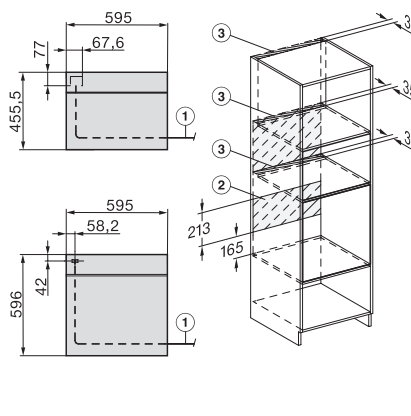

## H 7860 BPX

Pečica brez ročaja

v dizajnu za popolno kombiniranje, s termometrom za živila in BrillantLight

installation H7000 XL, installation drawing

side view H7000 XL, installation drawings

built-in H7000 XL, installation drawing

H226x-1B/BP/E/EP/I/IP, H2x6xB/BP, H7x6xB/BP/BPX, installation drawings

H226x-1B/BP/E/EP/I/IP, H2760B/BP, H28x0B/BP, H7x40BM/BMX, H7x6xB/BP/BPX, installation drawings

side view H7000 XL build-under, installation drawing

H2xxx-1 B/BP/E/I/IP, H7xxx B/BP/BM/BMX, installation drawings

H2xxx-1 B/BP/E/I/IP, H7xxx B/BP/BM/BMX, installation drawings