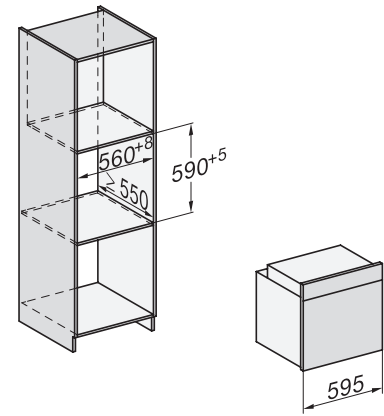

## H 7860 BPX

Pečica brez ročaja

v dizajnu za popolno kombiniranje, s termometrom za živila in BrillantLight

installation H7000 XL, installation drawing

side view H7000 XL, installation drawings

built-in H7000 XL, installation drawing

H226x-1B/BP/E/EP/I/IP, H2x6xB/BP, H7x6xB/BP/BPX, installation drawings

H226x-1B/BP/E/EP/I/IP, H2760B/BP, H28x0B/BP, H7x40BM/BMX, H7x6xB/BP/BPX, installation drawings

side view H7000 XL build-under, installation drawing