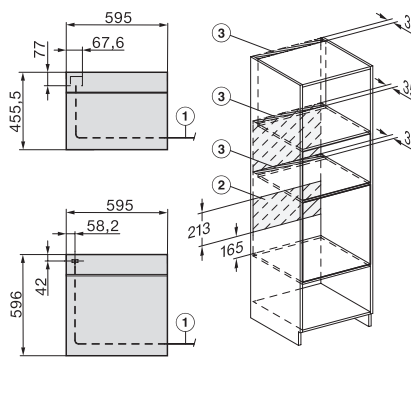

H 7860 BPX

Pečica brez ročaja

v dizajnu za popolno kombiniranje, s termometrom za živila in BrillantLight

installation H7000 XL, installation drawing

side view H7000 XL, installation drawings

built-in H7000 XL, installation drawing

H226x-1B/BP/E/EP/I/IP, H2x6xB/BP, H7x6xB/BP/BPX, installation drawings

H226x-1B/BP/E/EP/I/IP, H2760B/BP, H28x0B/BP, H7x40BM/BMX, H7x6xB/BP/BPX, installation drawings

side view H7000 XL build-under, installation drawing

H2xxx-1 B/BP/E/I/IP, H7xxx B/BP/BM/BMX, installation drawings

H2xxx-1 B/BP/E/I/IP, H7xxx B/BP/BM/BMX, installation drawings