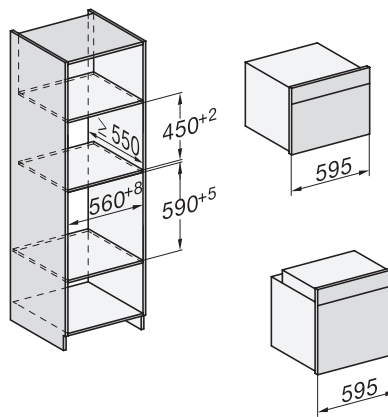

H 7860 BPX

Pečica brez ročaja

v dizajnu za popolno kombiniranje, s termometrom za živila in BrillantLight

installation H7000 XL, installation drawing

side view H7000 XL, installation drawings

built-in H7000 XL, installation drawing

H226x-1B/BP/E/EP/I/IP, H2x6xB/BP, H7x6xB/BP/BPX, installation drawings

H226x-1B/BP/E/EP/I/IP, H2760B/BP, H28x0B/BP, H7x40BM/BMX, H7x6xB/BP/BPX, installation drawings

side view H7000 XL build-under, installation drawing