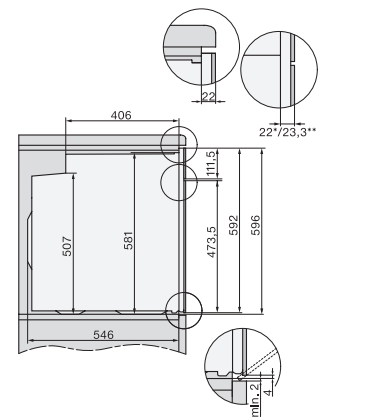

H 7860 BPX

Pečica brez ročaja

v dizajnu za popolno kombiniranje, s termometrom za živila in BrillantLight

installation H7000 XL, installation drawing

side view H7000 XL, installation drawings

built-in H7000 XL, installation drawing

H226x-1B/BP/E/EP/I/IP, H2x6xB/BP, H7x6xB/BP/BPX, installation drawings

H226x-1B/BP/E/EP/I/IP, H2760B/BP, H28x0B/BP, H7x40BM/BMX, H7x6xB/BP/BPX, installation drawings

side view H7000 XL build-under, installation drawing