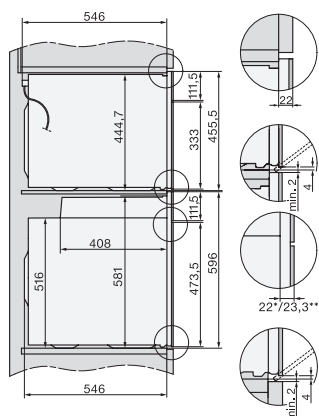

H 7860 BPX

Pečica brez ročaja

v dizajnu za popolno kombiniranje, s termometrom za živila in BrillantLight

installation H7000 XL, installation drawing

side view H7000 XL, installation drawings

built-in H7000 XL, installation drawing

H226x-1B/BP/E/EP/I/IP, H2x6xB/BP, H7x6xB/BP/BPX, installation drawings

H226x-1B/BP/E/EP/I/IP, H2760B/BP, H28x0B/BP, H7x40BM/BMX, H7x6xB/BP/BPX, installation drawings

side view H7000 XL build-under, installation drawing

H2xxx-1 B/BP/E/I/IP, H7xxx B/BP/BM/BMX, installation drawings

H2xxx-1 B/BP/E/I/IP, H7xxx B/BP/BM/BMX, installation drawings