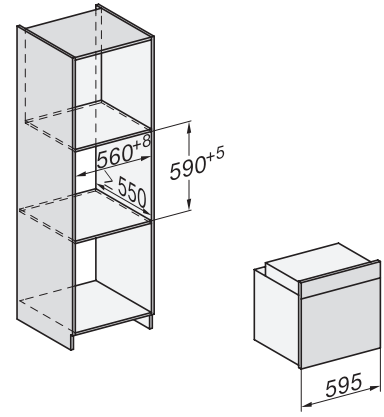

### Vgradna pečica

v dizajnu za popolno kombiniranje, s termometrom za živila in BrillantLight

installation H7000 XL, installation drawing

side view H7000 XL, installation drawings

built-in H7000 XL, installation drawing