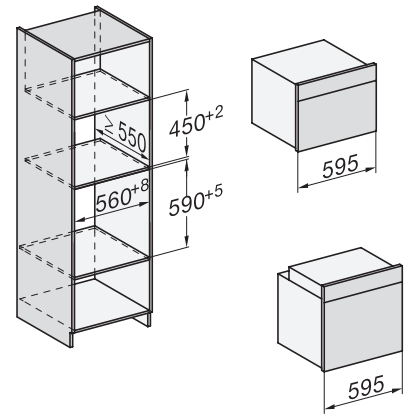

H226x-1B/BP/E/IP, H2760B/BP, H28x0B/BP, H7x40BM/BMX, H7x6xB/BP/BPX, installation drawings