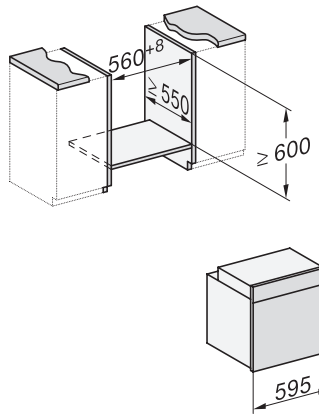

H 7860 BP

Vgradna pečica

v dizajnu za popolno kombiniranje, s termometrom za živila in BrillantLight

installation H7000 XL, installation drawing

side view H7000 XL, installation drawings

built-in H7000 XL, installation drawing