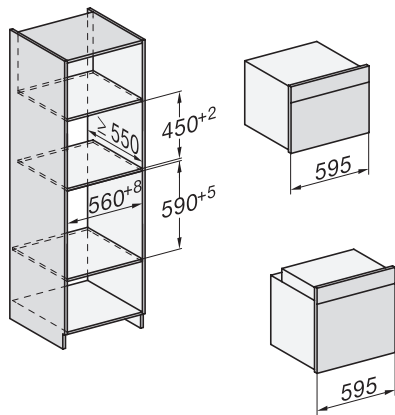

H226x-1B/BP/E/EP/I/IP, H2760B/BP, H28x0B/BP, H7x40BM/BMX, H7x6xB/BP/BPX, installation drawings