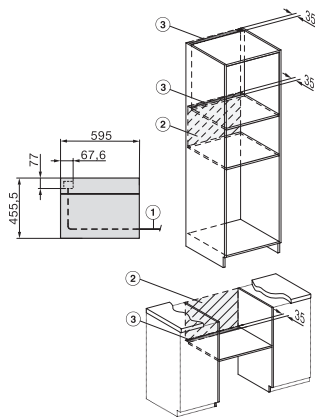

H 7840 BMX

Kompaktna pečica z mikrovalovi brez ročaja

v dizajnu za popolno kombiniranje, z avtom. programi in termometrom za živila

side view H7000 BM, installation drawings

built-in H7000 BM, installation drawing

built-in H7000 BM build-under, installation drawings

installation H7000 BM, installation drawing

H226x-1 B/BP/E/EP/I/IP, H2760B/BP, H28x0B/BP, H7x40BM/BMX, H7x6x6/BP/BPX, installation drawings

side view H7000 BM build-under, installation drawings