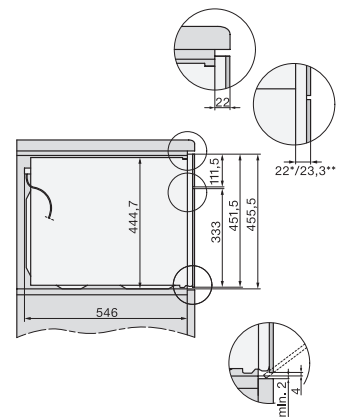

H 7840 BMX

Kompaktna pečica z mikrovalovi brez ročaja

v dizajnu za popolno kombiniranje, z avtom. programi in termometrom za živila

side view H7000 BM, installation drawings

built-in H7000 BM, installation drawing

built-in H7000 BM build-under, installation drawings

installation H7000 BM, installation drawing

H226x-1 B/BP/E/EP/I/IP, H2760B/BP, H28x0B/BP, H7x40BM/BMX, H7x6x6/BP/BPX, installation drawings

side view H7000 BM build-under, installation drawings