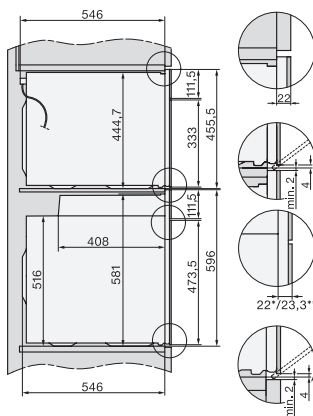

Globina aparata v mm	568
Teža v kg	38,0
Skupna priključna moč v kW	3,20
Napetost v V	220-240
Frekvenca v Hz	50
Zaščita v A	16
Število faz	1
Priključni kabel z omrežnim vtičem	•
Dolžina priključnega kabla v m	2,00
Zamenjava žarnice	Servisna služba

built-in H7000 BM build-under, installation drawings

installation H7000 BM, installation drawing

H226x-1 B/BP/E/EP/I/IP, H2760B/BP, H28x0B/BP, H7x40BM/BMX, H7x6x6/BP/BPX, installation drawings

side view H7000 BM build-under, installation drawings

H2xxx-1 B/BP/E/I/IP, H7xxx B/BP/BM/BMX, installation drawings

H2xxx-1 B/BP/E/I/IP, H7xxx B/BP/BM/BMX, installation drawings