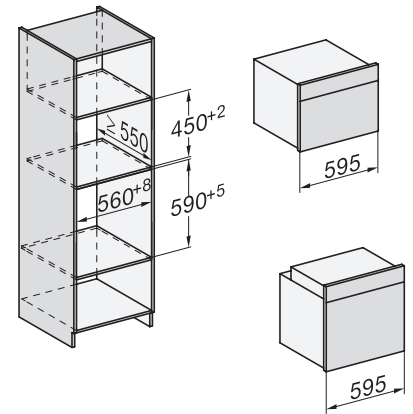

H226x-1B/BP/E/EP/I/IP, H2760B/BP, H28x0B/BP, H7x40BM/BMX, H7x6xB/BP/BPX, installation drawings