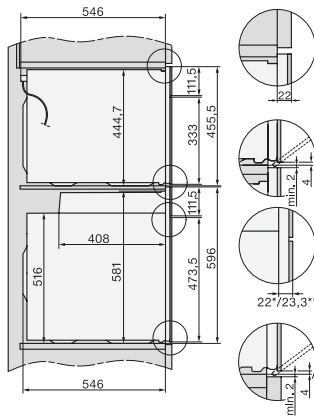

Višina aparata v mm	456
Globina aparata v mm	569
Teža v kg	38,0
Skupna priključna moč v kW	3,20
Napetost v V	220-240
Frekvenca v Hz	50
Zaščita v A	16
Število faz	1
Priključni kabel z omrežnim vtičem	•
Dolžina priključnega kabla v m	2,00
Zamenjava žarnice	Servisna služba

installation H7000 BM, installation drawing

DG2840, DG7x40, DGC7x4x, DG7x6x, DGC7x6x, DGD7635, DGM7x4x, DO7, H28B/BP, H7x4xB/BM/BP, H7x6xB/BP, installation drawing

H226x-1B/BP/E/EP/I/IP, H2760B/BP, H28x0B/BP, H7x40BM/BMX, H7x6xB/BP/BPX, installation drawings

side view H7000 BM build-under, installation drawings

H2xxx-1 B/BP/E/I/IP, H7xxx B/BP/BM/BMX, installation drawings

H2xxx-1 B/BP/E/I/IP, H7xxx B/BP/BM/BMX, installation drawings