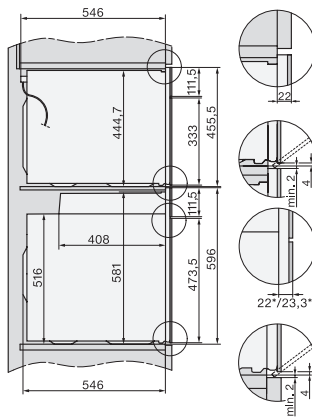

Globina aparata v mm	568
Teža v kg	38,0
Skupna priključna moč v kW	3,20
Napetost v V	220-240
Frekvenca v Hz	50
Zaščita v A	16
Število faz	1
Priključni kabel z omrežnim vtičem	•
Dolžina priključnega kabla v m	2,00
Zamenjava žarnice	Servisna služba

installation H7000 BM, installation drawing

H7000 handle, glass, installation drawings

H226x-1B/BP/E/EP/I/IP, H2760B/BP, H28x0B/BP, H7x40BM/BMX, H7x6xB/BP/BPX, installation drawings

side view H7000 BM build-under, installation drawings

H2xxx-1 B/BP/E/I/IP, H7xxx B/BP/BM/BMX, installation drawings

H2xxx-1 B/BP/E/I/IP, H7xxx B/BP/BM/BMX, installation drawings