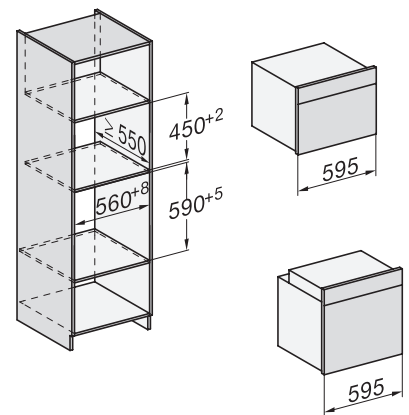

## H 7464 BPX

Pečica brez ročaja

v dizajnu za popolno kombiniranje, s termometrom za živila in LED-osvetlitvijo

installation H7000 XL, installation drawing

side view H7000 XL, installation drawings

built-in H7000 XL, installation drawing

H226x-1B/BP/E/EP/I/IP, H2x6xB/BP, H7x6xB/BP/BPX, H2x6xB, installation drawings

H226x-1B/BP/E/EP/I/IP, H2760B/BP, H28x0B/BP, H7x40BM/BMX, H7x6xB/BP/BPX, installation drawings

side view H7000 XL build-under, installation drawing