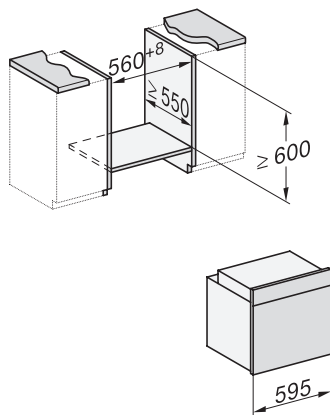

## H 7464 BPX

Pečica brez ročaja

v dizajnu za popolno kombiniranje, s termometrom za živila in LED-osvetlitvijo

installation H7000 XL, installation drawing

side view H7000 XL, installation drawings

built-in H7000 XL, installation drawing

H226x-1B/BP/E/EP/I/IP, H2x6xB/BP, H7x6xB/BP/BPX, H2x6xB, installation drawings

H226x-1B/BP/E/EP/I/IP, H2760B/BP, H28x0B/BP, H7x40BM/BMX, H7x6xB/BP/BPX, installation drawings

side view H7000 XL build-under, installation drawing