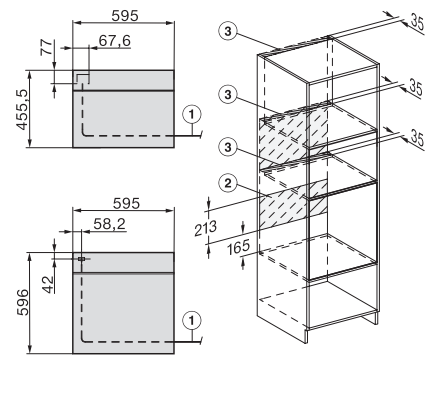

## H 7464 BPX

Pečica brez ročaja

v dizajnu za popolno kombiniranje, s termometrom za živila in LED-osvetlitvijo

installation H7000 XL, installation drawing

side view H7000 XL, installation drawings

built-in H7000 XL, installation drawing

H226x-1B/BP/E/EP/I/IP, H2x6xB/BP, H7x6xB/BP/BPX, H2x6xB, installation drawings

H226x-1B/BP/E/EP/I/IP, H2760B/BP, H28x0B/BP, H7x40BM/BMX, H7x6xB/BP/BPX, installation drawings

side view H7000 XL build-under, installation drawing

H2xxx-1 B/BP/E/I/IP, H7xxx B/BP/BM/BMX, installation drawings

H2xxx-1 B/BP/E/I/IP, H7xxx B/BP/BM/BMX, installation drawings