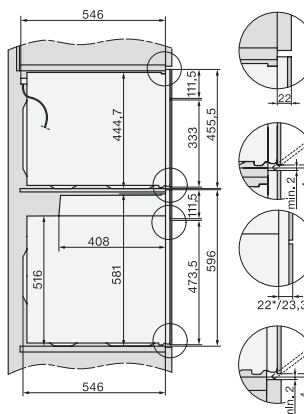

## H 7464 BPX

Pečica brez ročaja

v dizajnu za popolno kombiniranje, s termometrom za živila in LED-osvetlitvijo

installation H7000 XL, installation drawing

side view H7000 XL, installation drawings

built-in H7000 XL, installation drawing

H226x-1B/BP/E/EP/I/IP, H2x6xB/BP, H7x6xB/BP/BPX, H2x6xB, installation drawings

H226x-1B/BP/E/EP/I/IP, H2760B/BP, H28x0B/BP, H7x40BM/BMX, H7x6xB/BP/BPX, installation drawings

side view H7000 XL build-under, installation drawing

H2xxx-1 B/BP/E/I/IP, H7xxx B/BP/BM/BMX, installation drawings

H2xxx-1 B/BP/E/I/IP, H7xxx B/BP/BM/BMX, installation drawings