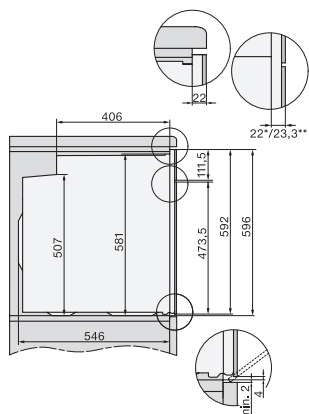

## H 7464 BPX

Pečica brez ročaja

v dizajnu za popolno kombiniranje, s termometrom za živila in LED-osvetlitvijo

installation H7000 XL, installation drawing

side view H7000 XL, installation drawings

built-in H7000 XL, installation drawing

H226x-1B/BP/E/EP/I/IP, H2x6xB/BP, H7x6xB/BP/BPX, H2x6xB, installation drawings

H226x-1B/BP/E/EP/I/IP, H2760B/BP, H28x0B/BP, H7x40BM/BMX, H7x6xB/BP/BPX, installation drawings

side view H7000 XL build-under, installation drawing

H2xxx-1 B/BP/E/I/IP, H7xxx B/BP/BM/BMX, installation drawings

H2xxx-1 B/BP/E/I/IP, H7xxx B/BP/BM/BMX, installation drawings