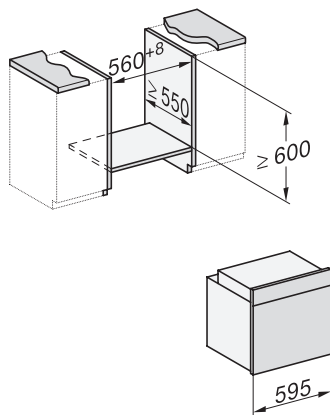

H 7464 BPX

Pečica brez ročaja

v dizajnu za popolno kombiniranje, s termometrom za živila in LED-osvetlitvijo

installation H7000 XL, installation drawing

side view H7000 XL, installation drawings

built-in H7000 XL, installation drawing

H226x-1B/BP/E/EP/I/IP, H2x6xB/BP, H7x6xB/BP/BPX, H2x6xB, installation drawings

H226x-1B/BP/E/EP/I/IP, H2760B/BP, H28x0B/BP, H7x40BM/BMX, H7x6xB/BP/BPX, installation drawings

side view H7000 XL build-under, installation drawing