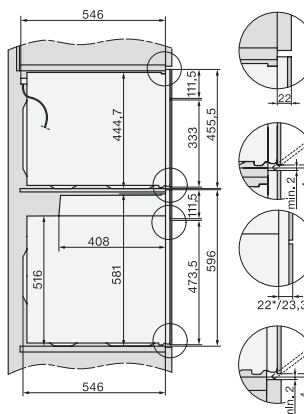

H 7464 BPX

Pečica brez ročaja

v dizajnu za popolno kombiniranje, s termometrom za živila in LED-osvetlitvijo

installation H7000 XL, installation drawing

side view H7000 XL, installation drawings

built-in H7000 XL, installation drawing

H226x-1B/BP/E/EP/I/IP, H2x6xB/BP, H7x6xB/BP/BPX, H2x6xB, installation drawings

H226x-1B/BP/E/EP/I/IP, H2760B/BP, H28x0B/BP, H7x40BM/BMX, H7x6xB/BP/BPX, installation drawings

side view H7000 XL build-under, installation drawing

H2xxx-1 B/BP/E/I/IP, H7xxx B/BP/BM/BMX, installation drawings

H2xxx-1 B/BP/E/I/IP, H7xxx B/BP/BM/BMX, installation drawings