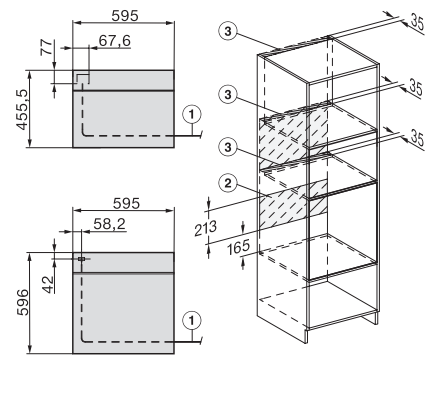

H 7464 BPX

Pečica brez ročaja

v dizajnu za popolno kombiniranje, s termometrom za živila in LED-osvetlitvijo

installation H7000 XL, installation drawing

side view H7000 XL, installation drawings

built-in H7000 XL, installation drawing

H226x-1B/BP/E/EP/I/IP, H2x6xB/BP, H7x6xB/BP/BPX, H2x6xB, installation drawings

H226x-1B/BP/E/EP/I/IP, H2760B/BP, H28x0B/BP, H7x40BM/BMX, H7x6xB/BP/BPX, installation drawings

side view H7000 XL build-under, installation drawing

H2xxx-1 B/BP/E/I/IP, H7xxx B/BP/BM/BMX, installation drawings

H2xxx-1 B/BP/E/I/IP, H7xxx B/BP/BM/BMX, installation drawings