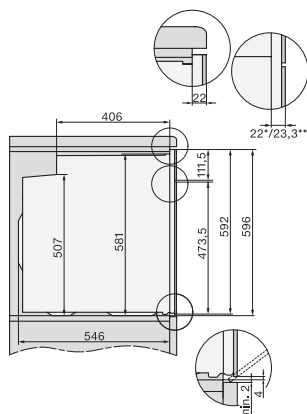

H 7464 BPX

Pečica brez ročaja

v dizajnu za popolno kombiniranje, s termometrom za živila in LED-osvetlitvijo

installation H7000 XL, installation drawing

side view H7000 XL, installation drawings

built-in H7000 XL, installation drawing

H226x-1B/BP/E/EP/I/IP, H2x6xB/BP, H7x6xB/BP/BPX, H2x6xB, installation drawings

H226x-1B/BP/E/EP/I/IP, H2760B/BP, H28x0B/BP, H7x40BM/BMX, H7x6xB/BP/BPX, installation drawings

side view H7000 XL build-under, installation drawing

H2xxx-1 B/BP/E/I/IP, H7xxx B/BP/BM/BMX, installation drawings

H2xxx-1 B/BP/E/I/IP, H7xxx B/BP/BM/BMX, installation drawings