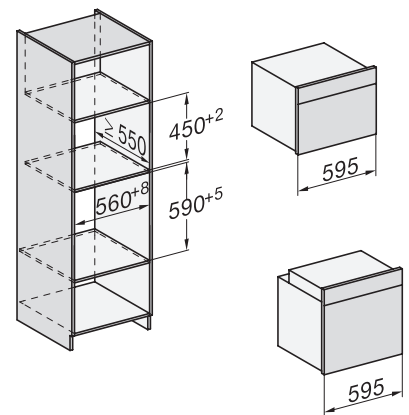

H 7464 BPX

Pečica brez ročaja

v dizajnu za popolno kombiniranje, s termometrom za živila in LED-osvetlitvijo

installation H7000 XL, installation drawing

side view H7000 XL, installation drawings

built-in H7000 XL, installation drawing

H226x-1B/BP/E/EP/I/IP, H2x6xB/BP, H7x6xB/BP/BPX, H2x6xB, installation drawings

H226x-1B/BP/E/EP/I/IP, H2760B/BP, H28x0B/BP, H7x40BM/BMX, H7x6xB/BP/BPX, installation drawings

side view H7000 XL build-under, installation drawing