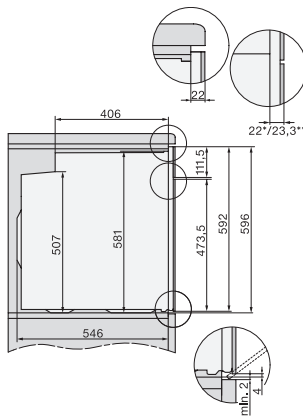

H 7464 BP

Vgradna pečica

v dizajnu za popolno kombiniranje, s termometrom za živila in LED-osvetlitvijo

installation H7000 XL, installation drawing

side view H7000 XL, installation drawings

built-in H7000 XL, installation drawing

H226x-1B/BP/E/EP/I/IP, H2x6xB/BP, H7x6xB/BP/BPX, installation drawings

H2x6x-1B/BP/E/EP/I/IP, H2850BP, H7x6xB/BP/BPX, H2x6xB, installation drawings

DG2840, DG7x40, DGC7x4x, DG7x6x, DGC7x6x, DGD7635, DGM7x4x, DO7, H28B/BP, H7x4xB/BM/BP, H7x6xB/BP, installation drawing

H226x-1B/BP/E/EP/I/IP, H2760B/BP, H28x0B/BP, H7x40BM/BMX, H7x6xB/BP/BPX, installation drawings

side view H7000 XL build-under, installation drawing

H2xxx-1 B/BP/E/I/IP, H7xxx B/BP/BM/BMX, installation drawings