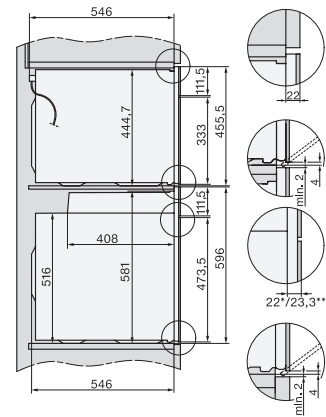

H 7464 BP

Vgradna pečica

v dizajnu za popolno kombiniranje, s termometrom za živila in LED-osvetlitvijo

installation H7000 XL, installation drawing

side view H7000 XL, installation drawings

built-in H7000 XL, installation drawing

H226x-1B/BP/E/EP/I/IP, H2x6xB/BP, H7x6xB/BP/BPX, installation drawings

H2x6x-1B/BP/E/EP/I/IP, H2850BP, H7x6xB/BP/BPX, H2x6xB, installation drawings

DG2840, DG7x40, DGC7x4x, DG7x6x, DGC7x6x, DGD7635, DGM7x4x, DO7, H28B/BP, H7x4xB/BM/BP, H7x6xB/BP, installation drawing

H226x-1B/BP/E/EP/I/IP, H2760B/BP, H28x0B/BP, H7x40BM/BMX, H7x6xB/BP/BPX, installation drawings

side view H7000 XL build-under, installation drawing

H2xxx-1 B/BP/E/I/IP, H7xxx B/BP/BM/BMX, installation drawings