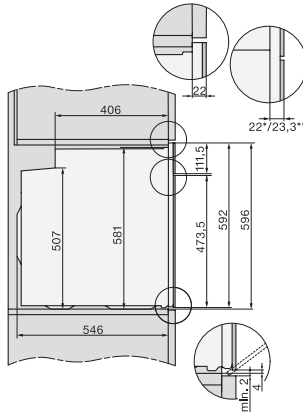

H 7464 BP

Vgradna pečica

v dizajnu za popolno kombiniranje, s termometrom za živila in LED-osvetlitvijo

installation H7000 XL, installation drawing

side view H7000 XL, installation drawings

built-in H7000 XL, installation drawing