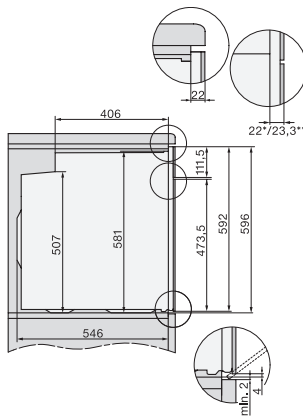

### Vgradna pečica

v dizajnu za popolno kombiniranje, s termometrom za živila in LED-osvetlitvijo

installation H7000 XL, installation drawing

side view H7000 XL, installation drawings

built-in H7000 XL, installation drawing

H226x-1B/BP/E/EP/I/IP, H2x6xB/BP, H7x6xB/BP/BPX, installation drawings

H2x6x-1B/BP/E/EP/I/IP, H2850BP, H7x6xB/BP/BPX, H2x6xB, installation drawings

DG7x40, DGC7x4x, DGC7x6x, DG7635, DGM7x4x, DO7, H2860B/BP, H7240BM, H7x40BM, H7x4xB/BP, H7x6xB/BP, installation drawings

H226x-1B/BP/E/EP/I/IP, H2760B/BP, H28x0B/BP, H7x40BM/BMX, H7x6xB/BP/BPX, installation drawings

side view H7000 XL build-under, installation drawing

H2xxx-1 B/BP/E/I/IP, H7xxx B/BP/BM/BMX, installation drawings