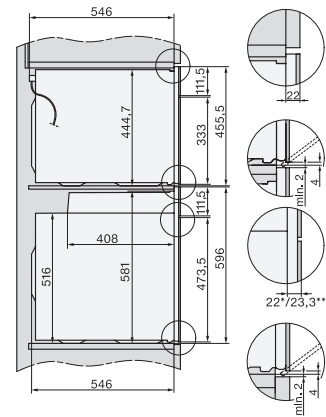

### Vgradna pečica

v dizajnu za popolno kombiniranje, s termometrom za živila in LED-osvetlitvijo

installation H7000 XL, installation drawing

side view H7000 XL, installation drawings

built-in H7000 XL, installation drawing

H226x-1B/BP/E/EP/I/IP, H2x6xB/BP, H7x6xB/BP/BPX, installation drawings

H2x6x-1B/BP/E/EP/I/IP, H2850BP, H7x6xB/BP/BPX, H2x6xB, installation drawings

DG7x40, DGC7x4x, DGC7x6x, DG7635, DGM7x4x, DO7, H2860B/BP, H7240BM, H7x40BM, H7x4xB/BP, H7x6xB/BP, installation drawings

H226x-1B/BP/E/EP/I/IP, H2760B/BP, H28x0B/BP, H7x40BM/BMX, H7x6xB/BP/BPX, installation drawings

side view H7000 XL build-under, installation drawing

H2xxx-1 B/BP/E/I/IP, H7xxx B/BP/BM/BMX, installation drawings