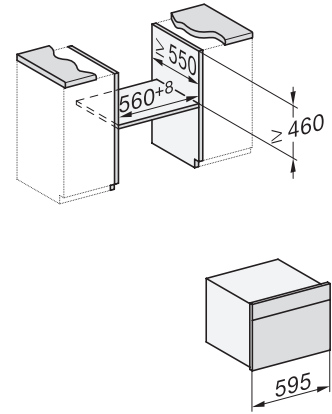

H 7440 BMX

Kompaktna pečica z mikrovalovi brez ročaja

v dizajnu za popolno kombiniranje, z avtom. programi in kombiniranim delovanjem

side view H7000 BM, installation drawings

built-in H7000 BM, installation drawing

built-in H7000 BM build-under, installation drawings

installation H7000 BM, installation drawing

H226x-1 B/BP/E/EP/I/IP, H2760B/BP, H28x0B/BP, H7x40BM/BMX, H7x6x6/BP/BPX, installation drawings

side view H7000 BM build-under, installation drawings