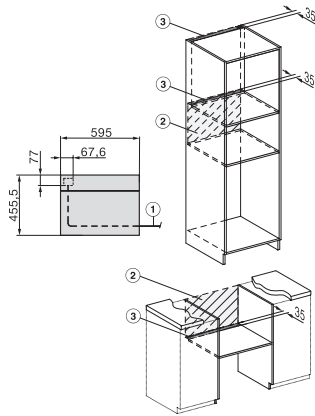

## H 7440 BMX

Kompaktna pečica z mikrovalovi brez ročaja

v dizajnu za popolno kombiniranje, z avtom. programi in kombiniranim delovanjem

side view H7000 BM, installation drawings

built-in H7000 BM, installation drawing

built-in H7000 BM build-under, installation drawings

installation H7000 BM, installation drawing

H226x-1 B/BP/E/EP/I/IP, H2760B/BP, H28x0B/BP, H7x40BM/BMX, H7x6x6/BP/BPX, installation drawings

side view H7000 BM build-under, installation drawings