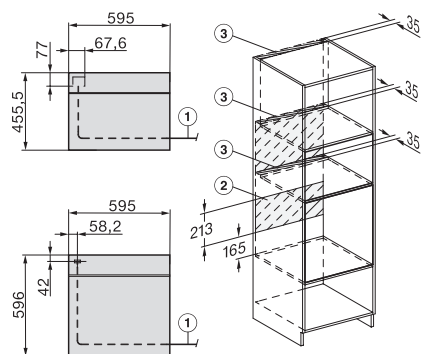

side view H7000 BM build-under, installation drawings

H2xxx-1 B/BP/E//IP, H7xxx B/BP/BM/BMX, installation drawings

H 7440 BM

Kompaktna pečica z mikrovalovi

v dizajnu za popolno kombiniranje, z avtom. programi in kombiniranim delovanjem

H2xxx-1 B/BP/E/I/IP, H7xxx B/BP/BM/BMX, installation drawings