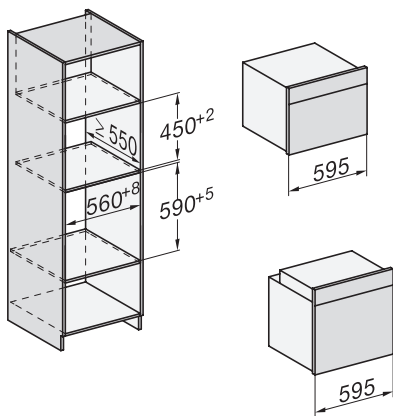

H226x-1B/BP/E/EP//IP, H2760B/BP, H28x0B/BP, H7x40BM/BMX, H7x6xB/BP/BPX, installation drawings