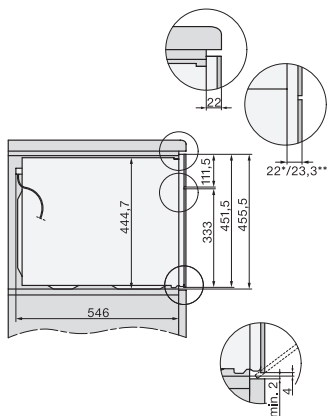

installation H7000 BM, installation drawing

H7000 handle, installation drawing

H7000 handle, glass, installation drawings

H226x-1B/BP/E/EP//IP, H2760B/BP, H28x0B/BP, H7x40BM/BMX, H7x6xB/BP/BPX, installation drawings

side view H7000 BM build-under, installation drawings

H2xxx-1 B/BP/E//IP, H7xxx B/BP/BM/BMX, installation drawings

H 7440 BM

Kompaktna pečica z mikrovalovi

v dizajnu za popolno kombiniranje, z avtom. programi in kombiniranim delovanjem