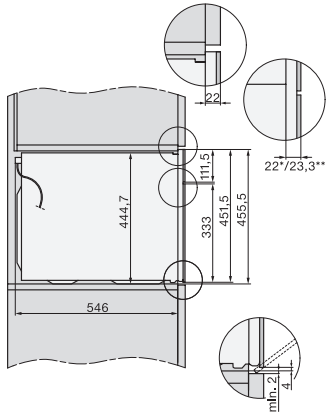

H 7440 BM

Kompaktna pečica z mikrovalovi

v dizajnu za popolno kombiniranje, z avtom. programi in kombiniranim delovanjem

side view H7000 BM, installation drawings

built-in H7000 BM, installation drawing

built-in H7000 BM build-under, installation drawings