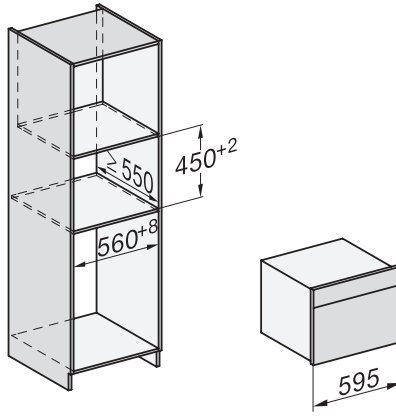

H 7440 BM

Kompaktna pečica z mikrovalovi

v dizajnu za popolno kombiniranje, z avtom. programi in kombiniranim delovanjem

side view H7000 BM, installation drawings

built-in H7000 BM, installation drawing

built-in H7000 BM build-under, installation drawings