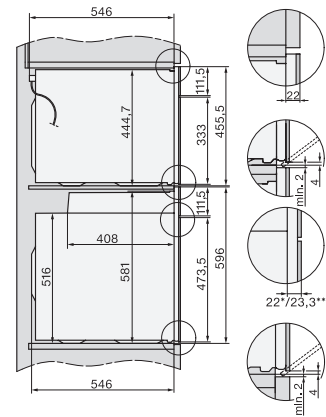

### Vgradna pečica

v dizajnu za popolno kombiniranje, s prikazoval., povezavo v omrežje in pirolizo

installation H7000 XL, installation drawing

side view H7000 XL, installation drawings

built-in H7000 XL, installation drawing

H226x-1B/BP/E/EP/I/P, H2x6xB/BP, H7x6xB/BP/BPX, installation drawings

H2x6x-1B/BP/E/EP/I/P, H2850BP, H7x6xB/BP/BPX, H2x6xB, installation drawings

DG2840, DG7x40, DGC7x4x, DG7x6x, DGC7x6x, DGD7635, DGM7x4x, DO7, H28B/BP, H7x4xB/BM/BP, H7x6xB/BP, installation drawing

DG7x40, DGC7x4x, DGC7x6x, DG7635, DGM7x4x, DO7, H2860B/BP, H7240BM, H7x40BM, H7x4xB/BP, H7x6xB/BP, installation drawings

H226x-1B/BP/E/EP/I/P, H2760B/BP, H28x0B/BP, H7x40BM/BMX, H7x6xB/BP/BPX, installation drawings