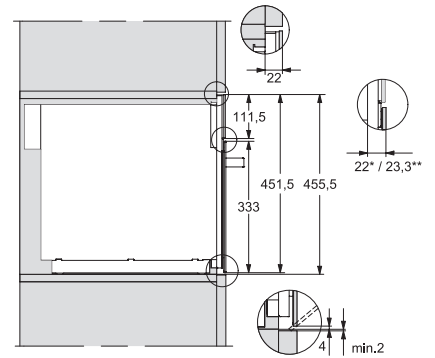

## M 7240 TC

Vgradna mikrovalovna pečica

v dizajnu za popolno kombiniranje, z upravljanjem na vrhu

M7140TC, M724x, installation drawings

M7140TC, M724xTC, installation drawing

M7140TC, M724xTC, installation drawing