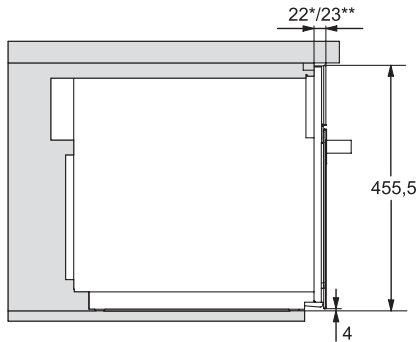

## M 7240 TC

Vgradna mikrovalovna pečica

v dizajnu za popolno kombiniranje, z upravljanjem na vrhu

M7140TC, M724x, installation drawings

M7140TC, M724xTC, installation drawing

M7140TC, M724xTC, installation drawing