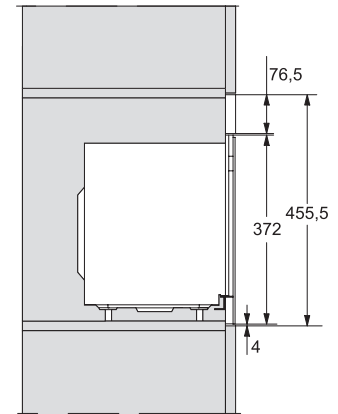

M 2234 SC

Vgradna mikrovalovna pečica
s senzorskim upravljanjem ob strani za udobno uporabo

M2230SC, installation drawings

M2230SC, installation drawings

M223xSC, installation drawings

M223xSC, installation drawings

M223xSC, installation drawing

M223xSC, AB45-2, installation drawing

M223xSC, AB45-2, installation drawing

M223xSC, AB42-1, installation drawing

M223xSC, AB42-1, installation drawing

M 2234 SC

Vgradna mikrovalovna pečica