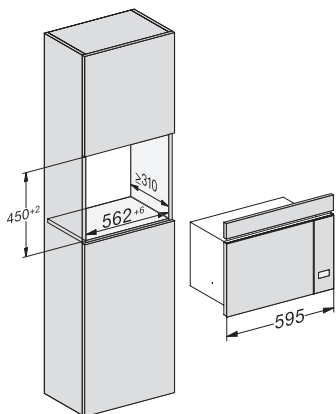

M 2234 SC

Vgradna mikrovalovna pečica
s senzorskim upravljanjem ob strani za udobno uporabo

M2230SC, installation drawings

M2230SC, installation drawings

M223xSC, installation drawings

M223xSC, installation drawings

M223xSC, installation drawing

M223xSC, AB45-2, installation drawing

M223xSC, AB45-2, installation drawing

M223xSC, AB42-1, installation drawing

M223xSC, AB42-1, installation drawing

M 2234 SC

Vgradna mikrovalovna pečica