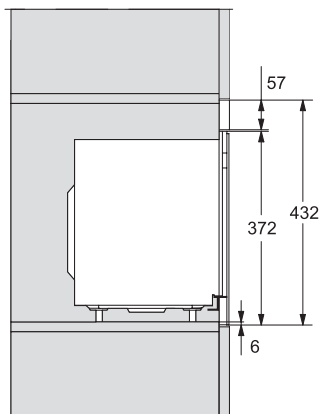

M 2234 SC

Vgradna mikrovalovna pečica
s senzorskim upravljanjem ob strani za udobno uporabo

M2230SC, installation drawings

M2230SC, installation drawings

M223xSC, installation drawings

M223xSC, installation drawings

M223xSC, installation drawing

M223xSC, AB45-2, installation drawing

M223xSC, AB45-2, installation drawing

M223xSC, AB42-1, installation drawing

M223xSC, AB42-1, installation drawing

M 2234 SC

Vgradna mikrovalovna pečica