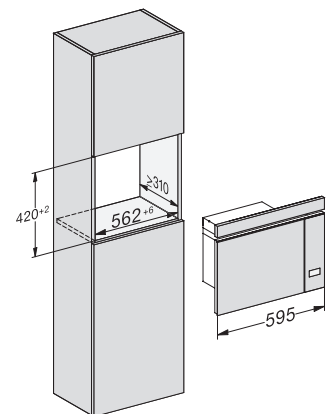

M 2234 SC

Vgradna mikrovalovna pečica
s senzorskim upravljanjem ob strani za udobno uporabo

M2230SC, installation drawings

M2230SC, installation drawings

M223xSC, installation drawings

M223xSC, installation drawings

M223xSC, installation drawing

M223xSC, AB45-2, installation drawing

M223xSC, AB45-2, installation drawing

M223xSC, AB42-1, installation drawing

M223xSC, AB42-1, installation drawing

M 2234 SC

Vgradna mikrovalovna pečica

s senzorskim upravljanjem ob strani za udobno uporabo

M223xSC, AB38-1, installation drawing

M223xSC, AB38-1, installation drawing

M223xSC, AB36, installation drawing

M223xSC, AB36, installation drawing

M22xxSC, installation drawing