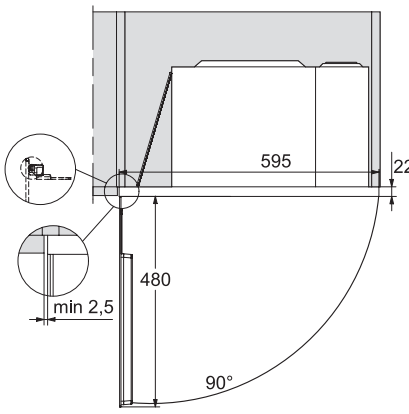

M 2234 SC

Vgradna mikrovalovna pečica
s senzorskim upravljanjem ob strani za udobno uporabo

M2230SC, installation drawings

M2230SC, installation drawings

M223xSC, installation drawings

M223xSC, installation drawings

s senzorskim upravljanjem ob strani za udobno uporabo

M223xSC, AB38-1, installation drawing

M223xSC, AB38-1, installation drawing

M223xSC, AB36, installation drawing

M223xSC, AB36, installation drawing

M22xxSC, installation drawing