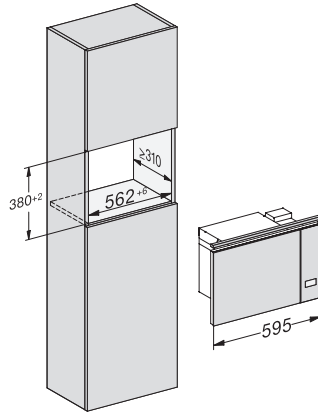

M 2230 SC

Vgradna mikrovalovna pečica
s senzorskim upravljanjem ob strani za udobno uporabo

M2230SC, installation drawings

M2230SC, installation drawings

M223xSC, installation drawings

M223xSC, installation drawings

M223xSC, installation drawing

M223xSC, AB45-2, installation drawing

M223xSC, AB45-2, installation drawing

M223xSC, AB42-1, installation drawing

M223xSC, AB42-1, installation drawing

M 2230 SC

Vgradna mikrovalovna pečica

s senzorskim upravljanjem ob strani za udobno uporabo

M223xSC, AB38-1, installation drawing

M223xSC, AB38-1, installation drawing

M223xSC, AB36, installation drawing

M223xSC, AB36, installation drawing

M22xxSC, installation drawing