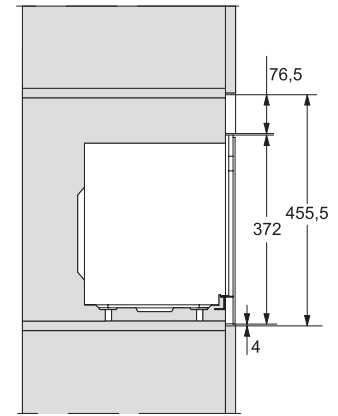

M 2230 SC

Vgradna mikrovalovna pečica
s senzorskim upravljanjem ob strani za udobno uporabo

M2230SC, installation drawings

M2230SC, installation drawings

M223xSC, installation drawings

M223xSC, installation drawings

M223xSC, installation drawing

M223xSC, AB45-2, installation drawing

M223xSC, AB45-2, installation drawing

M223xSC, AB42-1, installation drawing

M223xSC, AB42-1, installation drawing

M 2230 SC

Vgradna mikrovalovna pečica