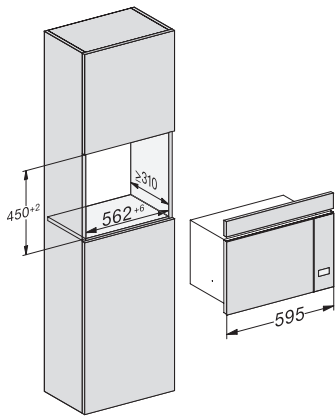

M 2230 SC

Vgradna mikrovalovna pečica
s senzorskim upravljanjem ob strani za udobno uporabo

M2230SC, installation drawings

M2230SC, installation drawings

M223xSC, installation drawings

M223xSC, installation drawings

M223xSC, installation drawing

M223xSC, AB45-2, installation drawing

M223xSC, AB45-2, installation drawing

M223xSC, AB42-1, installation drawing

M223xSC, AB42-1, installation drawing

M 2230 SC

Vgradna mikrovalovna pečica