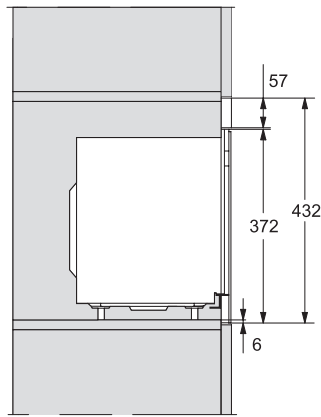

M 2230 SC

Vgradna mikrovalovna pečica
s senzorskim upravljanjem ob strani za udobno uporabo

M2230SC, installation drawings

M2230SC, installation drawings

M223xSC, installation drawings

M223xSC, installation drawings

M223xSC, installation drawing

M223xSC, AB45-2, installation drawing

M223xSC, AB45-2, installation drawing

M223xSC, AB42-1, installation drawing

M223xSC, AB42-1, installation drawing

M 2230 SC

Vgradna mikrovalovna pečica