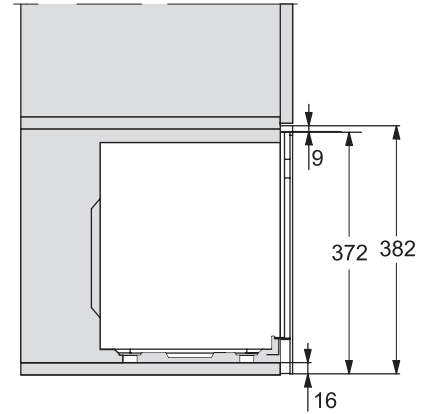

M 2230 SC

Vgradna mikrovalovna pečica
s senzorskim upravljanjem ob strani za udobno uporabo

M2230SC, installation drawings

M2230SC, installation drawings

M223xSC, installation drawings

M223xSC, installation drawings

M223xSC, installation drawing

M223xSC, AB45-2, installation drawing

M223xSC, AB45-2, installation drawing

M223xSC, AB42-1, installation drawing

M223xSC, AB42-1, installation drawing

M 2230 SC

Vgradna mikrovalovna pečica

s senzorskim upravljanjem ob strani za udobno uporabo

M223xSC, AB38-1, installation drawing

M223xSC, AB38-1, installation drawing

M223xSC, AB36, installation drawing

M223xSC, AB36, installation drawing

M22xxSC, installation drawing