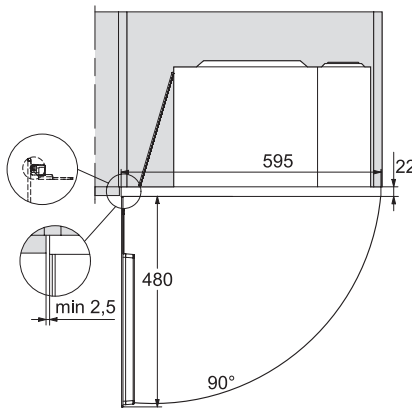

M 2230 SC

Vgradna mikrovalovna pečica
s senzorskim upravljanjem ob strani za udobno uporabo

M2230SC, installation drawings

M2230SC, installation drawings

M223xSC, installation drawings

M223xSC, installation drawings

s senzorskim upravljanjem ob strani za udobno uporabo

M223xSC, AB38-1, installation drawing

M223xSC, AB38-1, installation drawing

M223xSC, AB36, installation drawing

M223xSC, AB36, installation drawing

M22xxSC, installation drawing