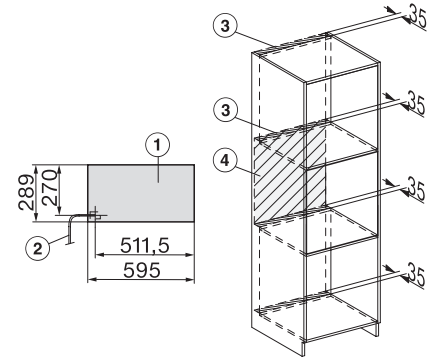

ESW7x20, DGM7x4x installation drawings