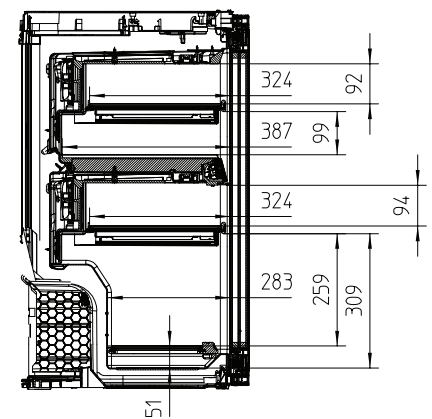

### Vgradna vinska vitrina

z rešetkami FlexiFrame in 3D-stojalom za zahtevne ljubitelje vina.

KWT6422i, \*footnote, Installation draw

ENB1060, combination 2x45er + KWT6422iG, Installation draw

ENB1060, combination 2x45er + KWT6422iG, Installation draw

ENB1060, combination 2x45er + KWT6422iG, Installation draw

KWT6422i, KWT6422i-1, Installation draw

KWT6422i, KWT6422i-1, Interior dimensions (Installation drawings)