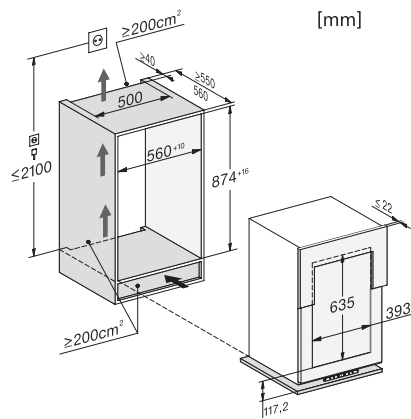

### Vgradna vinska vitrina

z rešetkami FlexiFrame in 3D-stojalom za zahtevne ljubitelje vina.

KWT6422i, \*footnote, Installation draw

ENB1060, combination 2x45er + KWT6422iG, Installation draw

ENB1060, combination 2x45er + KWT6422iG, Installation draw

ENB1060, combination 2x45er + KWT6422iG, Installation draw

KWT6422i, KWT6422i-1, Installation draw

KWT6422i, KWT6422i-1, Interior dimensions (Installation drawings)